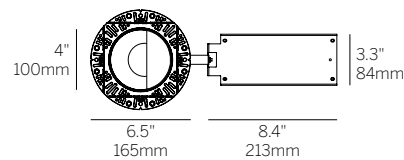

4" ProTools DL Wall Wash

Round Wall Wash

Recessed Plaster Trim

Recessed Bezel Trim

Recessed Plaster Trim (RPT)

Recessed Bezel Trim (RBT)

*Minimum of 5.5" (127mm) ceiling void is required to install the integral driver from below the ceiling.

Cut Out: Ø 4.75" / 121mm

Ordering Information

Model	Fixation	Power ^{1,2}	CRI/CCT ³	Driver ⁴	Cover	Lens	Finish	Options ⁶
WG-100RPTDLWW	RPT RBT	L M H XH TW WD	927 930 935 940 TW WD	X S D010 PEQ1 PEQ0 DFPN TW WD	RWW WWL	WWL W	W S ⁵	LP CP IC WL

Luminaire

- 4" round downlight with 2" light aperture.
- 0.7" regressed aperture / lens providing asymmetric beam distribution optimized for even illumination of vertical surfaces.
- High-angle illumination.
- Luminaire and driver installed and maintained from below the ceiling.
- Modular interchangeability throughout the entire ProTools range of products.

Fixation

- RPT = Recessed Plaster Trim
- RBT = Recessed Bezel Trim

Power^{1,2}

- L = Low Power, 5.7W @ 350mA
- M = Mid Power, 8.4W @ 500mA
- H = High Power, 12W @ 700mA
- XH = Extra High Power, 17.8W @ 1050mA
- TW = 9W @ 500mA
- WD = 0.4 - 11.8W @ 350mA