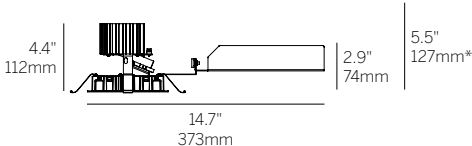

4" ProTools DL Wall Wash

Round Wall Wash

Recessed Plaster Trim

Recessed Bezel Trim

Recessed Plaster Trim (RPT)

Recessed Bezel Trim (RBT)

*Minimum of 5.5" (127mm) ceiling void is required to install the integral driver from below the ceiling.

Cut Out: Ø 4.75" / 121mm

Ordering Information

Model	Fixation	Power ^{1,2}	CRI/CCT ³	Driver ⁴	Cover	Lens	Finish	Options ⁶
WG-100RPTDLWW	RPT RBT	L M H XH TW WD	927 930 935 940 TW WD	X S D010 PEQ1 PEQ0 DFPN TW WD	RWW WWL	WWL W	W S ⁵	LP CP IC WL

Luminaire

- 4" round downlight with 2" light aperture.
- 0.7" regressed aperture / lens providing asymmetric beam distribution optimized for even illumination of vertical surfaces.
- High-angle illumination.
- Luminaire and driver installed and maintained from below the ceiling.
- Modular interchangeability throughout the entire ProTools range of products.

Fixation

- RPT = Recessed Plaster Trim
- RBT = Recessed Bezel Trim

Power^{1,2}

- L = Low Power, 5.7W @ 350mA
- M = Mid Power, 8.4W @ 500mA
- H = High Power, 12W @ 700mA
- XH = Extra High Power, 17.8W @ 1050mA
- TW = 9W @ 500mA
- WD = 0.4 - 11.8W @ 350mA