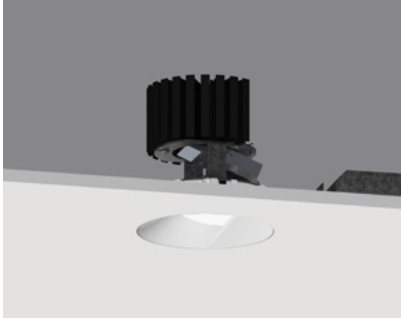

4" ProTools DL Wall Wash

Round Wall Wash

Recessed Plaster Trim

Recessed Bezel Trim

Recessed Plaster Trim (RPT)

Recessed Bezel Trim (RBT)

*Minimum of 5.5" (127mm) ceiling void is required to install the integral driver from below the ceiling.

Cut Out: Ø 4.75" / 121mm

Ordering Information

Model	Fixation	Power ^{1,2}	CRI/CCT ³	Driver ⁴	Cover	Lens	Finish	Options ⁶
WG-100RPTDLWW	RPT RBT	L M H XH TW WD	927 930 935 940 TW WD	X S D010 PEQ1 PEQ0 DFPN TW WD	RWW WWL	WWL W	W S ⁵	LP CP IC WL

Luminaire

- 4" round downlight with 2" light aperture.
- 0.7" regressed aperture / lens providing asymmetric beam distribution optimized for even illumination of vertical surfaces.
- High-angle illumination.
- Luminaire and driver installed and maintained from below the ceiling.
- Modular interchangeability throughout the entire ProTools range of products.

Polar Plot