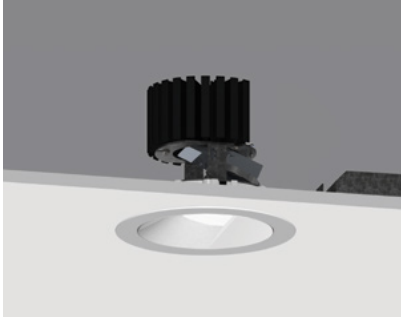

4" ProTools DL Wall Wash

Round Wall Wash

Recessed Plaster Trim

Recessed Bezel Trim

Recessed Plaster Trim (RPT)

Recessed Bezel Trim (RBT)

*Minimum of 5.5" (127mm) ceiling void is required to install the integral driver from below the ceiling.

Cut Out: Ø 4.75" / 121mm

Ordering Information

Model	Fixation	Power ^{1,2}	CRI/CCT ³	Driver ⁴	Cover	Lens	Finish	Options ⁶
WG-100RPTDLWW	RPT RBT	L M H XH TW WD	927 930 935 940 TW WD	X S D010 PEQ1 PEQ0 DFPN TW WD	RWW WWL	WWL W	W S ⁵	LP CP IC WL

Luminaire

- 4" round downlight with 2" light aperture.
- 0.7" regressed aperture / lens providing asymmetric beam distribution optimized for even illumination of vertical surfaces.
- High-angle illumination.
- Luminaire and driver installed and maintained from below the ceiling.
- Modular interchangeability throughout the entire ProTools range of products.