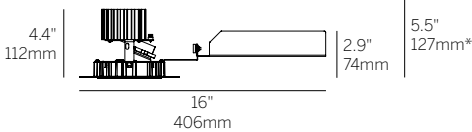

Recessed Plaster Trim (RPT)