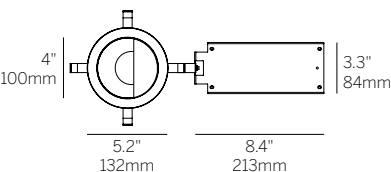

4" ProTools DL Wall Wash

Round Wall Wash

Recessed Plaster Trim

Recessed Bezel Trim

Recessed Plaster Trim (RPT)

Recessed Bezel Trim (RBT)

*Minimum of 5.5" (127mm) ceiling void is required to install the integral driver from below the ceiling.

Cut Out: Ø 4.75" / 121mm

Ordering Information

Model	Fixation	Power ^{1,2}	CRI/CCT ³	Driver ⁴	Cover	Lens	Finish	Options ⁶
WG-100RPTDLWW	RPT RBT	L M H XH TW WD	927 930 935 940 TW WD	X S D010 PEQ1 PEQ0 DFPN TW WD	RWW WWL	WWL W	W S ⁵	LP CP IC WL

Luminaire

- 4" round downlight with 2" light aperture.
- 0.7" regressed aperture / lens providing asymmetric beam distribution optimized for even illumination of vertical surfaces.
- High-angle illumination.
- Luminaire and driver installed and maintained from below the ceiling.
- Modular interchangeability throughout the entire ProTools range of products.

Fixation

- RPT = Recessed Plaster Trim
- RBT = Recessed Bezel Trim

Power^{1,2}

- L = Low Power, 5.7W @ 350mA
- M = Mid Power, 8.4W @ 500mA
- H = High Power, 12W @ 700mA
- XH = Extra High Power, 17.8W @ 1050mA
- TW = 9W @ 500mA
- WD = 0.4 - 11.8W @ 350mA