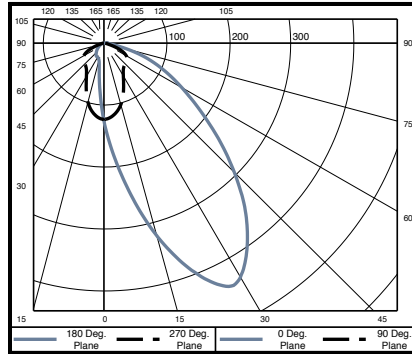

- LP = Landing Pan
- CP = Chicago Plenum Housing
- IC = IC/NC Housing
- WL = Wet Location

¹ Other lumen packages available, consult factory.

² Wattage shown does not include power supplies/drivers. System wattage adds 10-20%.

³ Delivered lumen data shown for WG-100RPTDLWW-...-RWW-WWL-W. See Page 2 for additional details.

⁴ See power supply page for details.

⁵ Plaster trim version includes white frame and silver cover.

⁶ To specify multiple options, select the appropriate grouped codes from the dropdown e.g. LP-WL.

4" ProTools DL Wall Wash

Round Wall Wash

WG-100RPTDLWW-RWW-WWL-W

Power	W	Delivered Lumens			
		2700K	3000K	3500K	4000K
L	5.7	267	288	288	308
M	8.4	371	399	399	427
H	12	499	537	537	575
XH	17.8	699	725	725	806

Polar Plot