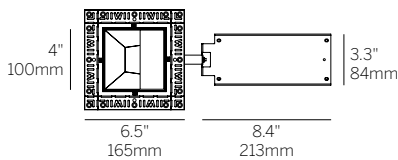

4" ProTools DL Wall Wash

Square Wall Wash

Recessed Plaster Trim

Recessed Bezel Trim

Recessed Plaster Trim (RPT)

Recessed Bezel Trim (RBT)

*Minimum of 5.5" (127mm) ceiling void is required to install the integral driver from below the ceiling.

Cut Out: \square 4.75" / 121mm

Ordering Information

Model	Fixation	Power ^{1,2}	CRI/CCT ³	Driver ⁴	Cover	Lens	Finish	Options ⁵
WG-100SPTDLWW					SWW	WWL		
WG-100SPTDLWW	RPT RBT	L M H XH TW WD	927 930 935 940 TW WD	X S D010 PEQ1 PEQ0 DFPN TW WD	SWW	WWL	W S ⁵	LP CP IC WL

Luminaire

- 4" square downlight with 2" light aperture.
- 0.7" regressed aperture / lens providing asymmetric beam distribution optimized for even illumination of vertical surfaces.
- High-angle illumination.
- Luminaire and driver installed and maintained from below the ceiling.
- Modular interchangeability throughout the entire ProTools range of products.