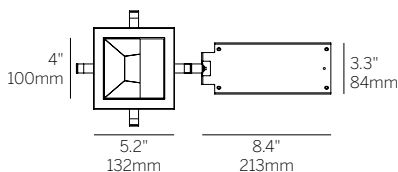

4" ProTools DL Wall Wash

Square Wall Wash

Recessed Plaster Trim

Recessed Bezel Trim

Recessed Plaster Trim (RPT)

Recessed Bezel Trim (RBT)

*Minimum of 5.5" (127mm) ceiling void is required to install the integral driver from below the ceiling.

Cut Out: \square 4.75" / 121mm

Ordering Information

Model	Fixation	Power ^{1,2}	CRI/CCT ³	Driver ⁴	Cover	Lens	Finish	Options ⁵
WG-100SPTDLWW					SWW	WWL		
WG-100SPTDLWW	RPT RBT	L M H XH TW WD	927 930 935 940 TW WD	X S D010 PEQ1 PEQ0 DFPN TW WD	SWW	WWL	W S ⁵	LP CP IC WL

Luminaire

- 4" square downlight with 2" light aperture.
- 0.7" regressed aperture / lens providing asymmetric beam distribution optimized for even illumination of vertical surfaces.
- High-angle illumination.
- Luminaire and driver installed and maintained from below the ceiling.
- Modular interchangeability throughout the entire ProTools range of products.

Fixation

- RPT = Recessed Plaster Trim
- RBT = Recessed Bezel Trim

Power^{1,2}

- L = Low Power, 5.7W @ 350mA
- M = Mid Power, 8.4W @ 500mA
- H = High Power, 12W @ 700mA
- XH = Extra High Power, 17.8W @ 1050mA
- TW = 9W @ 500mA
- WD = 0.4 - 11.8W @ 350mA