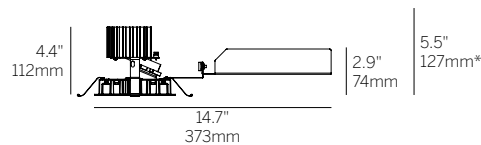

4" ProTools DL Wall Wash

Square Wall Wash

Recessed Plaster Trim

Recessed Bezel Trim

Recessed Plaster Trim (RPT)

Recessed Bezel Trim (RBT)

*Minimum of 5.5" (127mm) ceiling void is required to install the integral driver from below the ceiling.

Cut Out: \square 4.75" / 121mm

Ordering Information

Model	Fixation	Power ^{1,2}	CRI/CCT ³	Driver ⁴	Cover	Lens	Finish	Options ⁵
WG-100SPTDLWW					SWW	WWL		
WG-100SPTDLWW	RPT RBT	L M H XH TW WD	927 930 935 940 TW WD	X S D010 PEQ1 PEQ0 DFPN TW WD	SWW	WWL	W S ⁵	LP CP IC WL

Luminaire

- 4" square downlight with 2" light aperture.
- 0.7" regressed aperture / lens providing asymmetric beam distribution optimized for even illumination of vertical surfaces.
- High-angle illumination.
- Luminaire and driver installed and maintained from below the ceiling.
- Modular interchangeability throughout the entire ProTools range of products.

Fixation

- RPT = Recessed Plaster Trim
- RBT = Recessed Bezel Trim

Power^{1,2}

- L = Low Power, 5.7W @ 350mA
- M = Mid Power, 8.4W @ 500mA
- H = High Power, 12W @ 700mA
- XH = Extra High Power, 17.8W @ 1050mA
- TW = 9W @ 500mA
- WD = 0.4 - 11.8W @ 350mA