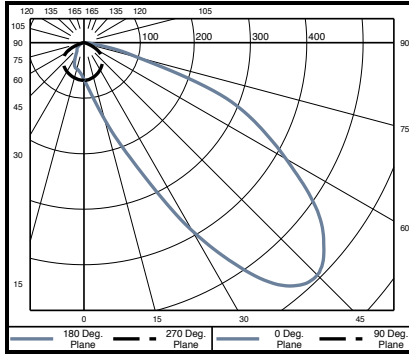

- LP = Landing Pan
- CP = Chicago Plenum Housing
- IC = IC/NC Housing
- WL = Wet Location

¹ Other lumen packages available, consult factory.

² Wattage shown does not include power supplies/drivers. System wattage adds 10-20%.

³ Delivered lumen data shown for WG-100SPTDLWW-...-SWW-WWL-W. See Page 2 for additional details.

⁴ See power supply page for details.

⁵ Plaster trim version includes white frame and silver cover.

⁶ To specify multiple options, select the appropriate grouped codes from the dropdown e.g. LP-WL.

4" ProTools DL Wall Wash

Square Wall Wash

WG-100SPTDLWW-SWW-WWL-W

Power	W	Delivered Lumens			
		2700K	3000K	3500K	4000K
L	5.7	322	346	346	371
M	8.4	446	480	480	514
H	12	600	646	646	692
XH	17.8	841	905	905	969

Polar Plot