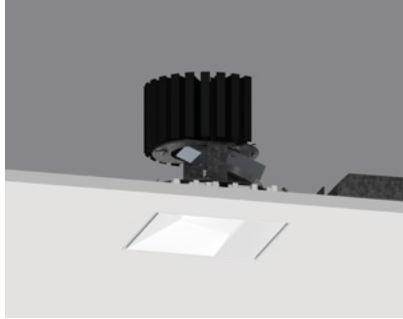

4" ProTools DL Wall Wash

Square Wall Wash

Recessed Plaster Trim

Recessed Bezel Trim

Recessed Plaster Trim (RPT)

Recessed Bezel Trim (RBT)

*Minimum of 5.5" (127mm) ceiling void is required to install the integral driver from below the ceiling.

Cut Out: \square 4.75" / 121mm

Ordering Information

Model	Fixation	Power ^{1,2}	CRI/CCT ³	Driver ⁴	Cover	Lens	Finish	Options ⁵
WG-100SPTDLWW					SWW	WWL		
WG-100SPTDLWW	RPT RBT	L M H XH TW WD	927 930 935 940 TW WD	X S D010 PEQ1 PEQ0 DFPN TW WD	SWW	WWL	W S ⁵	LP CP IC WL

Luminaire

- 4" square downlight with 2" light aperture.
- 0.7" regressed aperture / lens providing asymmetric beam distribution optimized for even illumination of vertical surfaces.
- High-angle illumination.
- Luminaire and driver installed and maintained from below the ceiling.
- Modular interchangeability throughout the entire ProTools range of products.

Fixation

- RPT = Recessed Plaster Trim
- RBT = Recessed Bezel Trim

Power^{1,2}

- L = Low Power, 5.7W @ 350mA
- M = Mid Power, 8.4W @ 500mA
- H = High Power, 12W @ 700mA
- XH = Extra High Power, 17.8W @ 1050mA
- TW = 9W @ 500mA
- WD = 0.4 - 11.8W @ 350mA