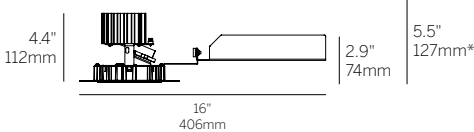

4" ProTools DL Wall Wash

Square Wall Wash

Recessed Plaster Trim

Recessed Bezel Trim

Recessed Plaster Trim (RPT)

Recessed Bezel Trim (RBT)

*Minimum of 5.5" (127mm) ceiling void is required to install the integral driver from below the ceiling.

Cut Out: \square 4.75" / 121mm

Ordering Information

Model	Fixation	Power ^{1,2}	CRI/CCT ³	Driver ⁴	Cover	Lens	Finish	Options ⁵
WG-100SPTDLWW					SWW	WWL		
WG-100SPTDLWW	RPT RBT	L M H XH TW WD	927 930 935 940 TW WD	X S D010 PEQ1 PEQ0 DFPN TW WD	SWW	WWL	W S ⁵	LP CP IC WL

Luminaire

- 4" square downlight with 2" light aperture.
- 0.7" regressed aperture / lens providing asymmetric beam distribution optimized for even illumination of vertical surfaces.
- High-angle illumination.
- Luminaire and driver installed and maintained from below the ceiling.
- Modular interchangeability throughout the entire ProTools range of products.

Fixation

- RPT = Recessed Plaster Trim
- RBT = Recessed Bezel Trim

Power^{1,2}

- L = Low Power, 5.7W @ 350mA
- M = Mid Power, 8.4W @ 500mA
- H = High Power, 12W @ 700mA
- XH = Extra High Power, 17.8W @ 1050mA
- TW = 9W @ 500mA
- WD = 0.4 - 11.8W @ 350mA