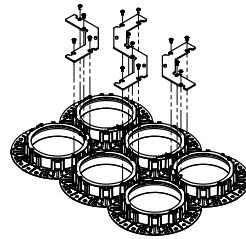

Easy snap-off tabs for gangable configurations

ProTools 4" Downlight 'Snap Gangable' Installation Frames (plaster trim only)

Effortlessly create multiple groups of luminaires in perfect formation without the need for any custom frames. It is simple, easy and fast to create any combination required.

Frames with easy snap-off tabs

Bracket A: 730-20835-101

Bracket B: 730-20836-101

4 Round (brackets required: 2X [730-20835-101](#))

6 Rectagle (brackets required: 2X [730-20835-101](#) and 1X [730-20836-101](#))

3 linear (no bracket required)

4 linear (no bracket required)

5 linear (no bracket required)