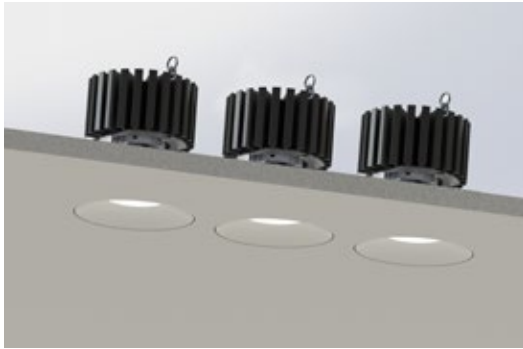

Easy snap-off tabs for gangable configurations

ProTools 4" Downlight 'Snap Gangable' Installation Frames (plaster trim only)

Effortlessly create multiple groups of luminaires in perfect formation without the need for any custom frames. It is simple, easy and fast to create any combination required.

Frames with easy snap-off tabs

Bracket A: 730-20835-101

Bracket B: 730-20836-101

4 Round (brackets required: 2X [730-20835-101](#))

6 Rectagle (brackets required: 2X [730-20835-101](#) and 1X [730-20836-101](#))