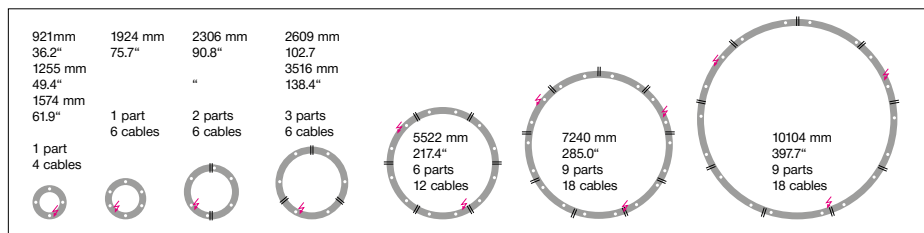

DUETTO DIRECT

Housing: Aluminum profile with integrated opal diffuser
Design: SATTLER

Size: Ø mm	Inches	LED Watt	Lumen ¹⁾	Weight ²⁾ kg/lbs	Item No.	LED	Dimming	LED	Finish	Power supply cable	Mounting version	
921 mm	36.2"	48	2.367	7,6 16.7	1629.	X X.	X X.	X X.	X X.	X X X.	X	
1255 mm	49.4"	67	3.552	10,3 22.7	1630.	X X.	X X.	X X.	X X.	X X X.	X	
1574 mm	61.9"	85	4.567	13,0 28.6	1631.	X X.	X X.	X X.	X X.	X X X.	X	
1924 mm	75.7"	105	5.638	14,5 31.9	1632.	X X.	X X.	X X.	X X.	X X X.	X	
2306 mm	90.8"	126	6.442	18,4 40.5	1633.	X X.	X X.	X X.	X X.	X X X.	X	
2609 mm	102.7"	144	7.472	20,0 44.0	1634.	X X.	X X.	X X.	X X.	X X X.	X	
3516 mm	138.4"	195	10.070	25,0 55.1	1635.	X X.	X X.	X X.	X X.	X X X.	X	
5522 mm	217.4"	308	15.815	43,5 95.9	1636.	X X.	X X.	X X.	X X.	X X X.	X	
7240 mm	285.0"	372	20.735	54,0 119.0	1637.	X X.	X X.	X X.	X X.	X X X.	X	
10104 mm	397.7"	562	28.937	76,0 167.5	1638.	X X.	X X.	X X.	X X.	X X X.	X	
LED 24V CRI > 90		Standard: Warm-white	3000 K		X X X.	30.	X X.	X X.	X X.	X X X.	X	
		Optional:	Neutral-white	4000 K		X X X.	40.	X X.	X X.	X X.	X X X.	X
			Extra warm-white	2700 K		X X X.	27.	X X.	X X.	X X.	X X X.	X
Dimming		Standard: Without Dimmer			X X X.	X X.	01.	00.	X X.	X X X.	X	
		Optional:	0 - 10 V CASAMBI		X X X.	X X.	51.	00.	X X.	X X X.	X	
Finishes		Standard: 12 white, similar RAL 9003	Optional:	10 black fine textured	X X X.	X X.	X X.	X X.	--	X X X.	X	
		Power supply cable			Z 70 Silver	X X X.	X X.	X X.	X X.	X X.	Z70.	X