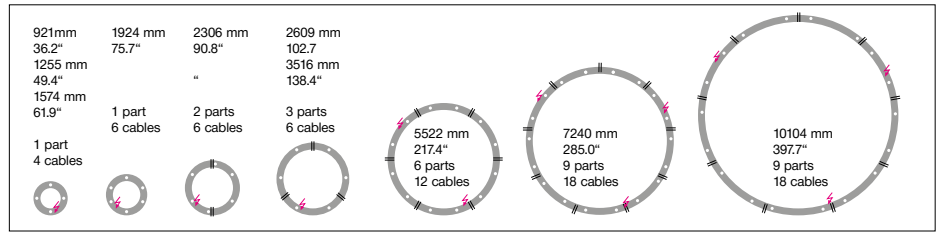

DUETTO DIRECT

Housing: Aluminum profile with integrated opal diffuser
Design: SATTLER

Mounting version

Standard
up to Ø 1574 mm / 61.9"
4-point suspension
up to Ø 3516 mm / 138.4"
6-point suspension
with external power supply
unit in suspended ceiling
up to Ø 5522 mm / 217.4"
12-point suspension

up to Ø 1574 mm / 61.0"
4-point suspension
up to Ø 3516 mm / 138.4"
6-point suspension
with external power supply
unit in separate canopy

up to Ø 1924 mm / 75.7"
suspension through canopy

up to Ø 1924 mm / 75.7"
suspension with pendant
canopy and steel cables
(a) 5000 mm / 196.8" +
(b) 3000 mm / 118.1"

Complete order number

| Power supply units: | | | |
|---|----------------------------------|----------------------|--|
| Type / Size mm / inch L x W x H | For use with Mounting version | Protective rating | |
| DE 1F 360 x 150 x 85 mm / 14.2 x 5.9 x 3.3" | A (up to Ø 1924 mm) | IP 20 | |
| DE 2F 360 x 300 x 85 mm / 14.2 x 11.8 x 3.3" | A (up to Ø 3516 mm) | IP 20 | |
| DE 3F 360 x 400 x 85 mm / 14.2 x 15.7 x 3.3" | A (up to Ø 5522 mm) | IP 20 | |

Further sizes on request

Input voltage for all external power supply units and canopy is **90-277 VAC 47-63 Hz**

| Canopy: | | | |
|--|----------------------------------|----------------------|--|
| Type / Size mm / inch Ø cover plate / body / H | For use with Mounting version | Protective rating | |
| DB 230 Ø 230 / 210 / 60 mm / 9.5 / 8.3 / 2.3" | B, E (Ø 921 mm) | IP 20 | |
| DB 290 Ø 290 / 260 / 60 mm / 11.4 x 10.2 / 2.3" | B, E (up to Ø 1924 mm) | IP 20 | |
| DB 350 Ø 350 / 320 / 60 mm / 13.7 x 12.5 / 2.3" | B (up to Ø 3516 mm) | IP 20 | |
| PB 366 Ø 90 H 366 mm / 3.5 x 14.4" | S (up to Ø 1924 mm) | IP 20 | |