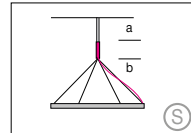

up to Ø 1924 mm / 75.7"
suspension with pendant
canopy and steel cables
(a) 5000 mm / 196.8" +
(b) 3000 mm / 118.1"

Item No.	LED	Dimming	LED	Finish	Power supply cable	Mounting version
X X X.	X X.	X X.	X X.	X X.	X X X	-

A, B = Distance of external power supply unit to light fixture max. 10m / 394"

E, S = Minimum suspension height is half the diameter of light fixture, maximum suspension height two times diameter of light fixture

Including steel cable suspension 3000mm/118" and/or power supply cable 3000mm/118" version S 5000 + 3000mm / 197"+118"

▶

---	---	---	---	---	---	---

Complete order number

Power supply units:			
Type / Size mm / inch L x W x H	For use with Mounting version	Protective rating	
DE 1F 360 x 150 x 85 mm / 14.2 x 5.9 x 3.3"	A (up to Ø 1924 mm)	IP 20	
DE 2F 360 x 300 x 85 mm / 14.2 x 11.8 x 3.3"	A (up to Ø 3516 mm)	IP 20	
DE 3F 360 x 400 x 85 mm / 14.2 x 15.7 x 3.3"	A (up to Ø 5522 mm)	IP 20	

Further sizes on request

Input voltage for all external power supply units and canopy is **90-277 VAC 47-63 Hz**

Canopy:			
Type / Size mm / inch Ø cover plate / body / H	For use with Mounting version	Protective rating	
DB 230 Ø 230 / 210 / 60 mm / 9.5 / 8.3 / 2.3"	B, E (Ø 921 mm)	IP 20	
DB 290 Ø 290 / 260 / 60 mm / 11.4 x 10.2 / 2.3"	B, E (up to Ø 1924 mm)	IP 20	
DB 350 Ø 350 / 320 / 60 mm / 13.7 x 12.5 / 2.3"	B (up to Ø 3516 mm)	IP 20	
PB 366 Ø 90 H 366 mm / 3.5 x 14.4"	S (up to Ø 1924 mm)	IP 20	

Color: 12 white, similar RAL 9003, contact factory for other finishes
USA/Canada: Canopy mounts to 4" octagonal junction box.