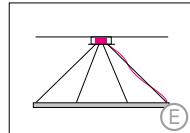

DUETTO DIRECT

Housing: Aluminum profile with integrated opal diffuser
Design: SATTLER

Mounting version

Standard
up to Ø 1574 mm / 61.9"
4-point suspension
up to Ø 3516 mm / 138.4"
6-point suspension
with external power supply
unit in suspended ceiling
up to Ø 5522 mm / 217.4"
12-point suspension

up to Ø 1574 mm / 61.0"
4-point suspension
up to Ø 3516 mm / 138.4"
6-point suspension
with external power supply
unit in separate canopy

up to Ø 1924 mm / 75.7"
suspension through canopy

up to Ø 1924 mm / 75.7"
suspension with pendant
canopy and steel cables
(a) 5000 mm / 196.8" +
(b) 3000 mm / 118.1"