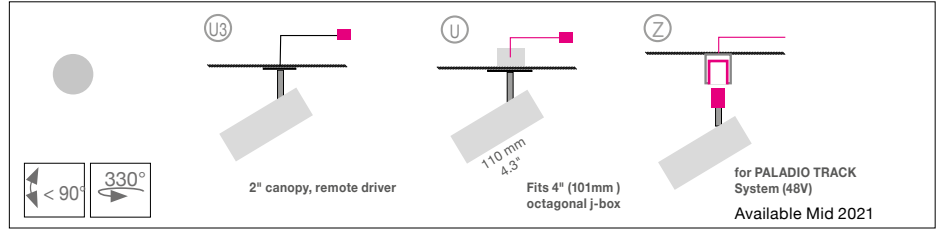

EVOLUTION SPOT

Housing: Spotlight, solid Aluminum housing, 330° hinge, 24° and 38°
Design: Ulrich Sattler

	Size: Ø / L mm	Inches	LED Watt	Lumen ¹⁾	Weight ²⁾ kg/lbs	Beam angle	Item No.	LED direct	Dimming	LED indirect	Finish	Power supply cable	Mounting version
Size	Ø 42 / L 110 mm	Ø 1.7 / L 4.3"	6,3	858	0,4 / 0.88	24°	1778.	x x .	x x .	x x .	x x .	x x x .	x x
	Ø 42 / L 110 mm	Ø 1.7 / L 4.3"	6,3	858	0,4 / 0.86	38°	1779.	x x .	x x .	x x .	x x .	x x x .	x x
LED CRI > 90	Warm-white		3000 K				x x x .	30.	x x .	x x .	x x .	x x x .	x x
	Neutral-white		4000 K				x x x .	40.	x x .	x x .	x x .	x x x .	x x
	Extra warm-white		2700 K				x x x .	27.	x x .	x x .	x x .	x x x .	x
Dimming	Standard: 0-10V		U3 U U Z				x x x .	x x .	11.	00.	x x .	x x x .	x x
Finish	Standard: 66 bronze anodized brushed		62 black anodized brushed		65 champ. gold anodized brushed		x x x .	x x .	x x .	x x .	---	x x x .	x x
Mounting version	2" for remote driver		5" - Fits 4" octagonal j-box Remote mounted driver		Mounting with adapter for 48V PALADIO TRACK System Available mid 2021		x x x .	x x .	x x .	x x .	x x .	x x x .	---

Canopy:		Type	For use with Mounting version	Protective rating
	DA 50	2" for remote driver	U3	IP40
	DA 125	5" - 4" octagonal j-box	U	IP40
Remote mounted ECO30W-350 LED driver (included in price)				
Input voltage for all external power supply units is 120-277 VAC 50-60 Hz.				

---	---	---	00.	---	000.	---
-----	-----	-----	------------	-----	-------------	-----

+ ECO30W-350

Remote mounted driver enclosure
13.25" (L) x 5" (W) x 2.25" (H)
surface mount in any orientation

Maximum Wiring Distance Guide*