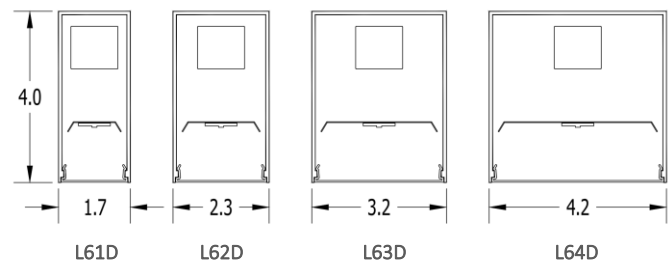

Product Description

The L6 D suspended direct linear LED Luminaire is a slim rectilinear profile suitable for individual or continuous row mounting. Available in 1", 2", 3" or 4" nominal aperture sizes.

Certification and Warranty

Luminaires carry a limited 5 year warranty and all luminaires are UL listed for indoor damp rated lighting applications.

Distributions

Standard D-Diffuse Optic

L6-D	System Lumens (System Watts) for 4' Fixture			
	Aperture			
Lumens Down	1"	2"	3"	4"
375 lm/ft	1481lm (17.6w)	1468lm (13.7w)	1521lm (14.6w)	1549lm (13.5w)
500 lm/ft	1982lm (23.4w)	2000lm (18.5w)	1952lm (18.8w)	2011lm (17.9w)
750 lm/ft	2953lm (36.2w)	2959lm (28.3w)	2938lm (29.0w)	2923lm (26.9w)
1000 lm/ft	3948lm (51.0w)	3907lm (38.5w)	3890lm (39.4w)	3860lm (36.5w)
1250 lm/ft			4856lm (52.7w)	4856lm (48.2w)

Fixture Data for 3500K 4' Fixture. Lumens/Efficacy multiplier 0.97 for 3000K and 1.03 for 4000K. Test data may vary by +/- 5%.

Dimensions

Due to ongoing product improvements, specifications are subject to change without notice. Consult website for latest information. www.mojillum.com

Add 1/2" for end plates

Row Lengths

Fixture Sections	2	3	4	5	6	7	8	9	10	11	12	13	14	15	16	17	18	19	20	21	22	23	24	25	26	27	28	29	30	31	32	33	34	35	36	37	38	39	40					
2	1																																											
3		1																																										
4			1					1	1	1	1						1	1	1	1					1	1	1	1				1	1	1	1									
5				1				1				1					1			1				1			1				1			1			1							
6					1				1				1				1			1				1			1				1			1			1			1				
7						1				1				1				1			1				1			1				1			1			1			1			
8							1				1	1	1	1	1	2	1	1	1	1	2	2	2	2	3	2	2	2	3	3	3	3	4	3	3	3	4	4	4	4	4	4	5	