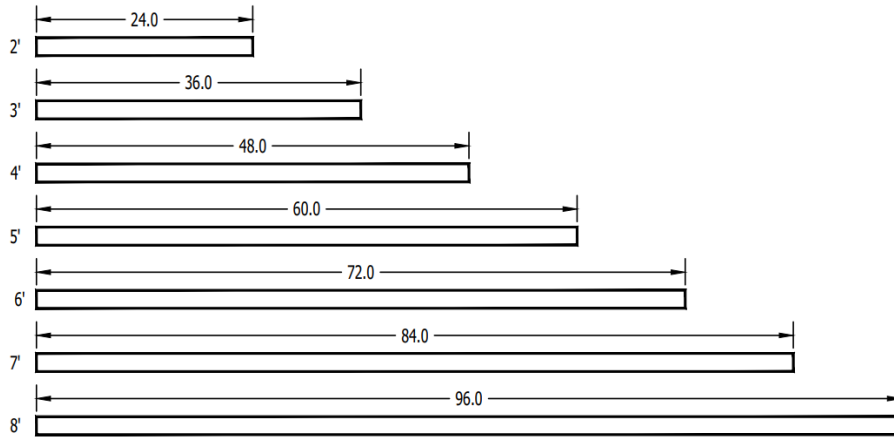

Product Description

The L6 D suspended direct linear LED Luminaire is a slim rectilinear profile suitable for individual or continuous row mounting. Available in 1", 2", 3" or 4" nominal aperture sizes.

Fixture Data for 3500K 4' Fixture. Lumens/Efficacy multiplier 0.97 for 3000K and 1.03 for 4000K. Test data may vary by +/- 5%.

Dimensions

Due to ongoing product improvements, specifications are subject to change without notice. Consult website for latest information. www.mojillum.com

© MOJO ILLUMINATION LLC 2021

L61D/L62D/L63D/L64D

Suspended Direct Linear LED Luminaire
For Ambient Lighting

Fixture Sections Lengths

Add 1/2" for end plates

Corners

Consult Factory for other Patterns

Fixture / Row Lengths

Add 1/2" for end plates

Row Lengths

Fixture Sections	2	3	4	5	6	7	8	9	10	11	12	13	14	15	16	17	18	19	20	21	22	23	24	25	26	27	28	29	30	31	32	33	34	35	36	37	38	39	40					
2	1																																											
3		1																																										
4			1					1	1	1	1						1	1	1	1					1	1	1	1				1	1	1	1									
5				1				1				1					1			1				1			1				1			1			1							
6					1				1				1				1			1				1			1				1			1			1			1				
7						1				1				1				1			1				1			1				1			1			1			1			
8							1				1	1	1	1	1	2	1	1	1	1	2	2	2	2	3	2	2	2	3	3	3	3	4	3	3	3	4	4	4	4	4	4	5	