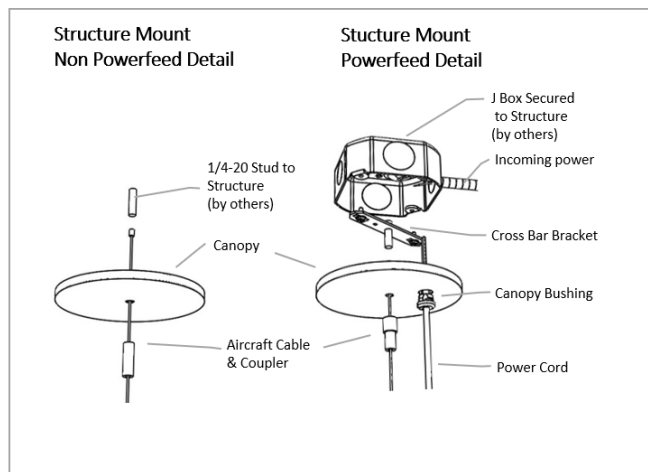

ST-Ceiling Drywall / Structure