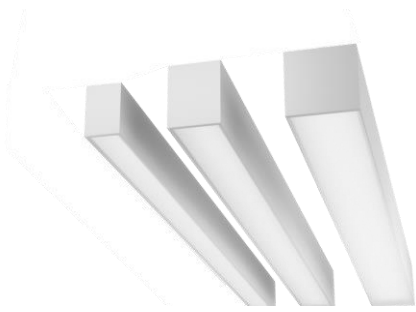

L62s/L63s/L64s

Surface Mount Direct Linear LED Luminaire
For Ambient Lighting

Project: _____
 Cat#: _____
 Type: _____
 Notes: _____

Fixture Options

Example L63S-D-750F-35K-010-M-SM-W-G1-WH-16

Series	L62S L63S L64S	2" Nominal Surface Mount 3" Nominal Surface Mount 4" Nominal Surface Mount	
Optics Down	D	Standard Diffuse Lens	∅
Direct Distribution	375F 500F 750F 1000F 1250F	375 Lumens per FT 500 Lumens per FT 750 Lumens per FT 1000 Lumens per FT 1250 Lumens per FT* *(L63/L64 Downlight Only)	
Color	30K 35K 40K T26	3000K 3500K 4000K Tunable White 2700K-6500K	
Driver	010 DAL DEX	0-10 volt Dimming to 1% DALI 2.0 Driver Dexal Driver	
Power	M 3	120-277 347	
Ceiling	G1 G9 GS ST	15/16" Grid Ceiling 9/16" Grid Ceiling Slot Grid Ceiling Drywall/Structure	
Finish	WH BK SM CC	White Finish Black Finish Silver Metallic Finish Custom Color Finish	
Length (ft)	02 03 04 05 06 07 08 xx	2' Individual Fixture 3' Individual Fixture 4' Individual Fixture 5' Individual Fixture 6' Individual Fixture 7' Individual Fixture 8' Individual Fixture Row Length (1' Increments)	
Options	EB	Emergency Battery Pack – 1000Lm Consult Factory for Options	

Product Description

The L6S surface mount direct linear LED Luminaire is a slim rectilinear profile suitable for individual or continuous row mounting. Available in 2", 3" or 4" nominal aperture sizes.

Construction

The L6 housing is constructed out of extruded aluminum and is available in standard white, silver, black or custom powder coat finishes. Lenses are extruded high light transmission UV stable acrylic. Mounting to grid or structure/drywall ceiling.