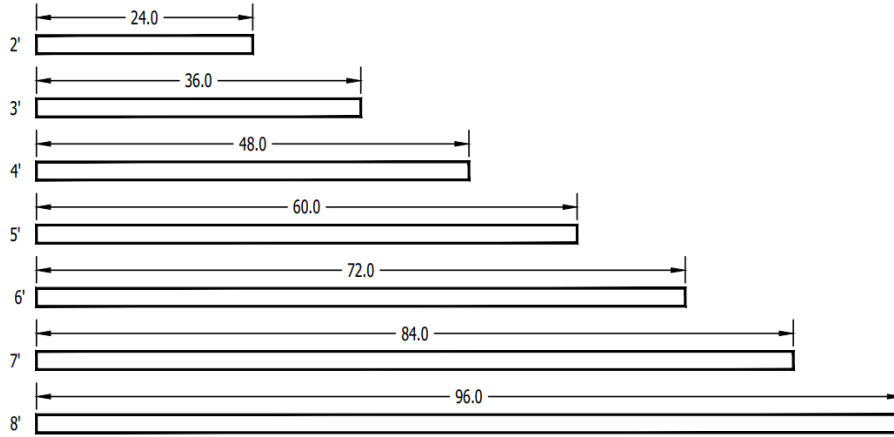

Product Description

The L6S surface mount direct linear LED Luminaire is a slim rectilinear profile suitable for individual or continuous row mounting. Available in 2", 3" or 4" nominal aperture sizes.

Fixture Data for 3500K 4' Fixture. Lumens/Efficacy multiplier 0.97 for 3000K and 1.03 for 4000K. Test data may vary by +/- 5%.

Dimensions

Due to ongoing product improvements, specifications are subject to change without notice. Consult website for latest information. www.mojoillum.com

© MOJO ILLUMINATION LLC 2021

L62s/L63s/L64s

Surface Mount Direct Linear LED Luminaire
For Ambient Lighting

Fixture Sections Lengths

Add 1/2" for end plates

Corners

Consult Factory for other Patterns

Fixture / Row Lengths

Add 1/2" for end plates

Row Lengths

Fixture Sections	Row Lengths																																											
	2	3	4	5	6	7	8	9	10	11	12	13	14	15	16	17	18	19	20	21	22	23	24	25	26	27	28	29	30	31	32	33	34	35	36	37	38	39	40					
2	1																																											
3		1																																										
4			1					1	1	1	1						1	1	1	1																1	1	1	1					
5				1				1				1					1				1					1										1				1				
6					1				1				1					1				1				1										1				1				
7						1				1				1					1				1				1										1				1			
8							1				1	1	1	1	1	2	1	1	1	1	2	2	2	2	3	2	2	2	3	3	3	3	4	3	3	3	4	4	4	4	4	5		