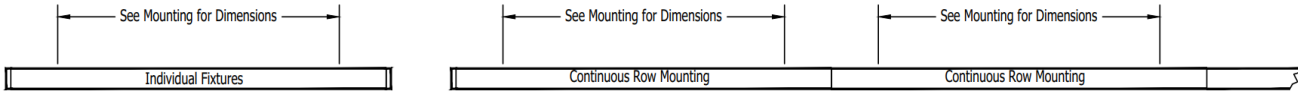

© MOJO ILLUMINATION LLC 2021

L62s/L63s/L64s

Surface Mount Direct Linear LED Luminaire
For Ambient Lighting

Fixture Sections Lengths

Add 1/2" for end plates

Corners

Consult Factory for other Patterns

Fixture / Row Lengths

Add 1/2" for end plates

Row Lengths

Fixture Sections	Row Lengths																																											
	2	3	4	5	6	7	8	9	10	11	12	13	14	15	16	17	18	19	20	21	22	23	24	25	26	27	28	29	30	31	32	33	34	35	36	37	38	39	40					
2	1																																											
3		1																																										
4			1					1	1	1	1						1	1	1	1																1	1	1	1					
5				1				1				1					1				1					1										1				1				
6					1				1				1					1				1				1										1				1				
7						1				1				1					1				1				1										1				1			
8							1				1	1	1	1	1	2	1	1	1	1	2	2	2	2	3	2	2	2	3	3	3	3	4	3	3	3	4	4	4	4	4	5		