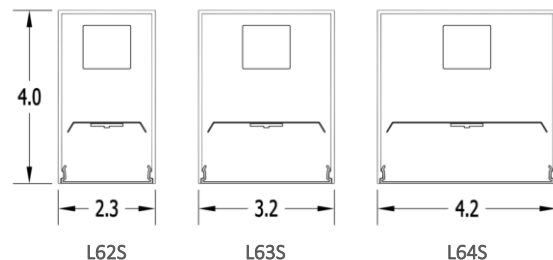

Product Description

The L6S surface mount direct linear LED Luminaire is a slim rectilinear profile suitable for individual or continuous row mounting. Available in 2", 3" or 4" nominal aperture sizes.

Certification and Warranty

Luminaires carry a limited 5 year warranty and all luminaires are UL listed for indoor damp rated lighting applications.

Distributions

L6_S	System Lumens (System Watts) for 4'		
	Aperture		
Light Level	2"	3"	4"
375 lm/ft	1468lm (13.7w)	1221lm (14.6w)	1549lm (13.5w)
500 lm/ft	2000lm (18.5w)	1952lm (18.8w)	2011lm (17.9w)
750 lm/ft	2959lm (28.3w)	2938lm (29.0w)	2923lm (26.9w)
1000 lm/ft	3907lm (38.5w)	3890lm (39.4w)	3860lm (36.5w)
1250 lm/ft		4856lm (52.7w)	4856lm (48.2w)

Fixture Data for 3500K 4' Fixture. Lumens/Efficacy multiplier 0.97 for 3000K and 1.03 for 4000K. Test data may vary by +/- 5%.

Dimensions

Due to ongoing product improvements, specifications are subject to change without notice. Consult website for latest information. www.mojoillum.com

Add 1/2" for end plates

Row Lengths

Fixture Sections	Row Lengths																																											
	2	3	4	5	6	7	8	9	10	11	12	13	14	15	16	17	18	19	20	21	22	23	24	25	26	27	28	29	30	31	32	33	34	35	36	37	38	39	40					
2	1																																											
3		1																																										
4			1					1	1	1	1						1	1	1	1																1	1	1	1					
5				1				1				1					1				1					1										1				1				
6					1				1				1					1				1				1										1				1				
7						1				1				1					1				1				1										1				1			
8							1				1	1	1	1	1	2	1	1	1	1	2	2	2	2	3	2	2	2	3	3	3	3	4	3	3	3	4	4	4	4	4	5		