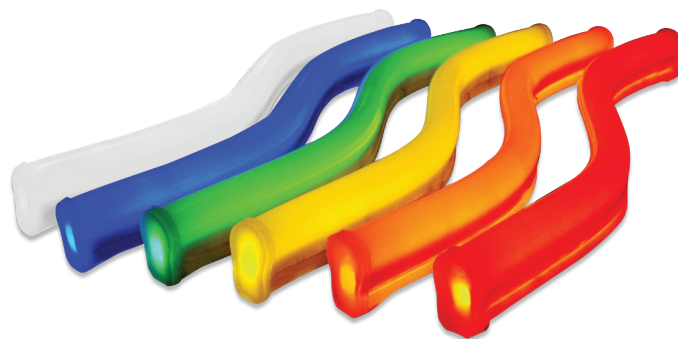

# FlexiBRITE

Flexible LED tubing

## Specifications

<b>Part number</b> .....	Ruby Red Kit .....	701499-R-Size
	Citrus Orange Kit.....	701499C-O-Size
	Noviol Gold Kit.....	701499C-Y-Size
	Emerald Green Kit....	701499D-G-Size
	Bromo Blue Kit.....	701499D-B-Size
	Snow White Kit.....	701499D-W-Size
<b>Dimensions</b> .....	Width.....	0.6 in (15 mm)
	Base width.....	0.5 in (13 mm)
	Height.....	1.0 in (25 mm)
	Lengths.....	2 ft (0.6 m); 10 ft (3.0 m)
<b>In-field bends</b> .....	Radial bend.....	12 in (305 mm)
	Flat bend.....	1 in (25 mm)
<b>Operating temperature</b> .....		-40° C to +70° C
<b>Protection class</b> .....		IP66
<b>Power per foot/meter</b> .....		2.8 W/9.2 W
<b>Power capacity</b> .....		20 ft (6 m) per SloanLED 60 W 12 VDC power supply
<b>Colors<sup>1</sup></b> .....		Ruby Red, Citrus Orange, Noviol Gold, Emerald Green, Bromo Blue, Snow White
<b>Mounting</b> .....	Mounting Clips .....	701572-25
	Mounting Track .....	701456-10
<b>Packaging</b> .....		2 ft (0.6 m) or 10 ft (3.0 m) kit with end caps and mounting clips (10 ft [3.0 m] kit includes 2 end caps and 25 mounting clips, 2 ft [0.6 m] kit includes 2 end caps and 6 mounting clips)