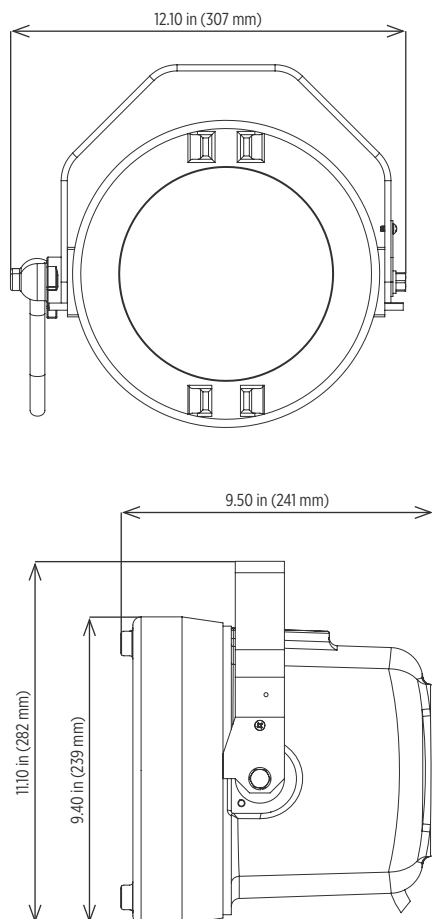

Dimensions

Specifications

Construction	Marine grade cast aluminum shell, cover and sealed fittings Threaded joints are lubricated with non-drying petrolatum
Finish	Yellow thermoset powder coat
Hardware	Zinc plated steel
Lens	¾ inch thick tempered glass
Light source	Osram light emitting diodes (LED) 44W, up to 3800 lumens Conformal coated modules Flood (45°) and spot (28°) optics available CCT 5000K 50,000 hour rated life
Power source	120-277V, 50-60Hz Fully potted (2 per fixture) Replaceable Over-voltage, over-current and short-circuit protection
Power factor	> 0.9
Wiring	Three 90.00 inch (2286 mm) 16 gauge stranded leads Wire entrance is factory sealed
Ambient Operating Temperature	-20°C to +40°C
Mounting	Marine grade wrought aluminum harp
Weight	Fixture: 25.0 lb (11.3 kg) Packaged: 26.5 lb (12.0 kg)
Warranty	5 years