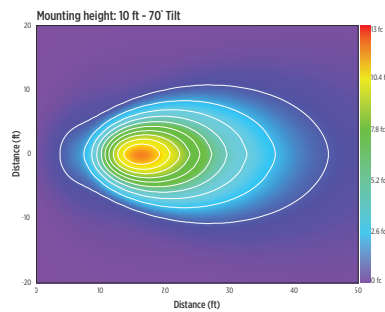

SLX LED - Spot

Product design and specifications are subject to change without notice. The most current version of this specification sheet can be found on our website: www.phoenixlighting.com.