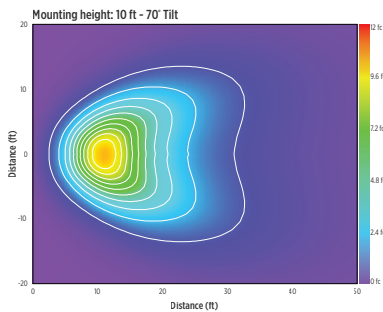

Ordering Information

Example: SLXLED-FL-V2

Fixture	Optic	Generation
SLXLED	FL SP	V2

Optic	Generation
FL 45° flood optic	V2 Version 2, Osram LEDs - standard
SP 28° spot optic	

Special Projects: We may be able to accommodate your special projects, so please don't hesitate to ask about additional options. Minimum order quantities and/or extended lead times will apply. Contact your Phoenix representative with specific inquiries.

Isolux Charts

SLX LED - Flood