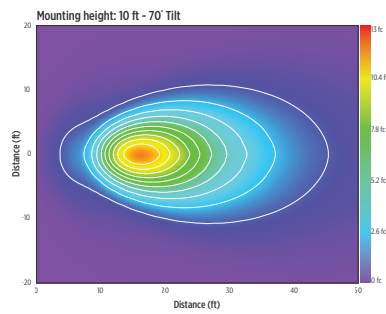

SLXP LED - Spot

Product design and specifications are subject to change without notice. The most current version of this specification sheet can be found on our website: www.phoenixlighting.com.