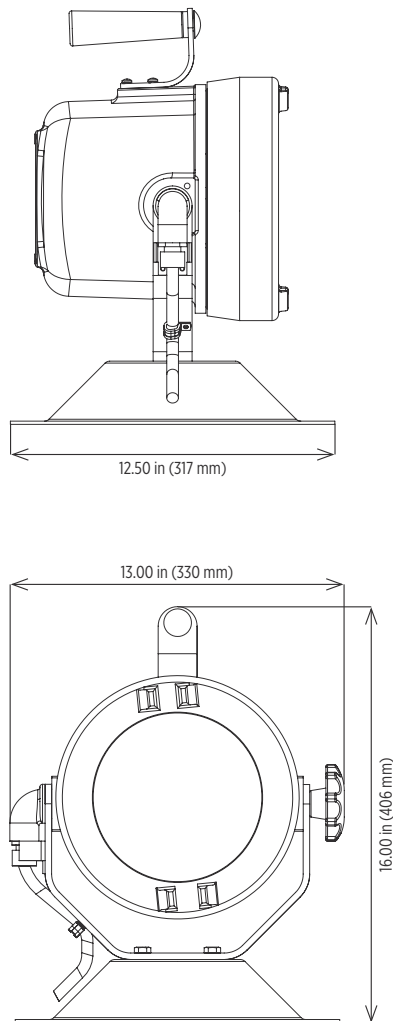

### Dimensions

### Specifications

<b>Construction</b>	Marine grade cast aluminum shell, cover and sealed fittings Marine grade wrought aluminum handle bracket Threaded joints are lubricated with non-drying petrolatum
<b>Finish</b>	Yellow thermoset powder coat
<b>Hardware</b>	Stainless steel
<b>Lens</b>	3/4 inch thick tempered glass
<b>Light source</b>	Osram light emitting diodes (LED) 44W, up to 3800 lumens Conformal coated modules Flood (45°) and spot (28°) optics available CCT 5000K 50,000 hour rated life
<b>Power source</b>	120-277V, 50-60Hz Fully potted (2 per fixture) Replaceable Over-voltage, over-current and short-circuit protection
<b>Power factor</b>	> 0.9
<b>Wiring</b>	Supplied with 50 feet of 16/3 type SOW cord Wire entrance is factory sealed
<b>Ambient operating temperature</b>	-20°C to +40°C
<b>Mounting</b>	Portable base has three holes Marine grade wrought aluminum base and harp
<b>Weight</b>	Fixture: 26.5 lb (12.0 kg) Packaged: 29.2 lb (13.2 kg)
<b>Warranty</b>	5 years