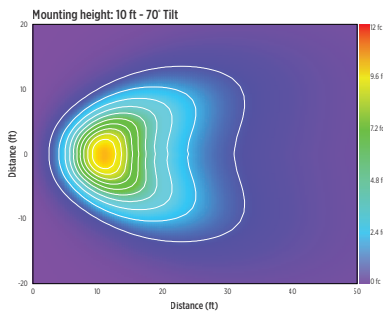

Ordering Information

Example: SLXPLED-FL-V2

Fixture	Optic	Generation
SLXPLED	FL SP	V2

Optic	Generation
FL 45° flood optic	V2 Version 2, Osram LEDs - standard
SP 28° spot optic	

Special Projects: We may be able to accommodate your special projects, so please don't hesitate to ask about additional options. Minimum order quantities and/or extended lead times will apply. Contact your Phoenix representative with specific inquiries.

Isolux Charts

SLXP LED - Flood