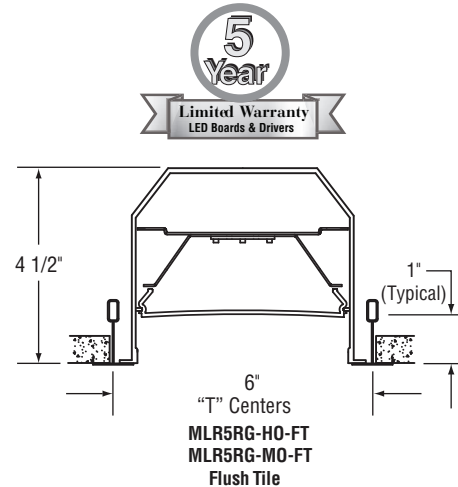

Grid Ceilings

Sample Catalog Number: **MLR5RG - HO - K40 - 80 - 4 - FT - LOH - 120 - DIM1 - OPTIONS**