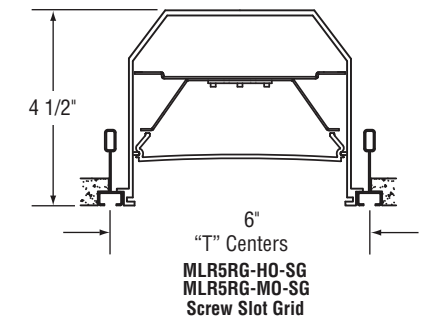

Grid Ceilings

Sample Catalog Number: **MLR5RG - HO - K40 - 80 - 4 - FT - LOH - 120 - DIM1 - OPTIONS**