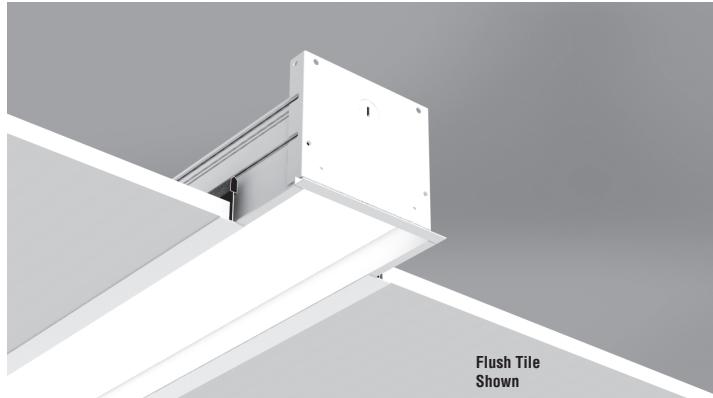

Microlinea™ Recessed Series 5 - with Regress Lens

(4 7/8" Luminous Aperture)

Catalog Number	Type
Project Name	

S P E C I F I C A T I O N S

Housing

Three piece extruded aluminum available in single sections up to 8' long in 1' increments. Standard flange finish is satin white.

Optical Control

(LOH) LED optimized high transmittance acrylic snap-in lens, formulated for maximum diffusion of the LED light source. Lens is regressed 1" above ceiling line.

Reflector/Heat Sink

.040" thick die-formed aluminum finished with a high reflectance white enamel.