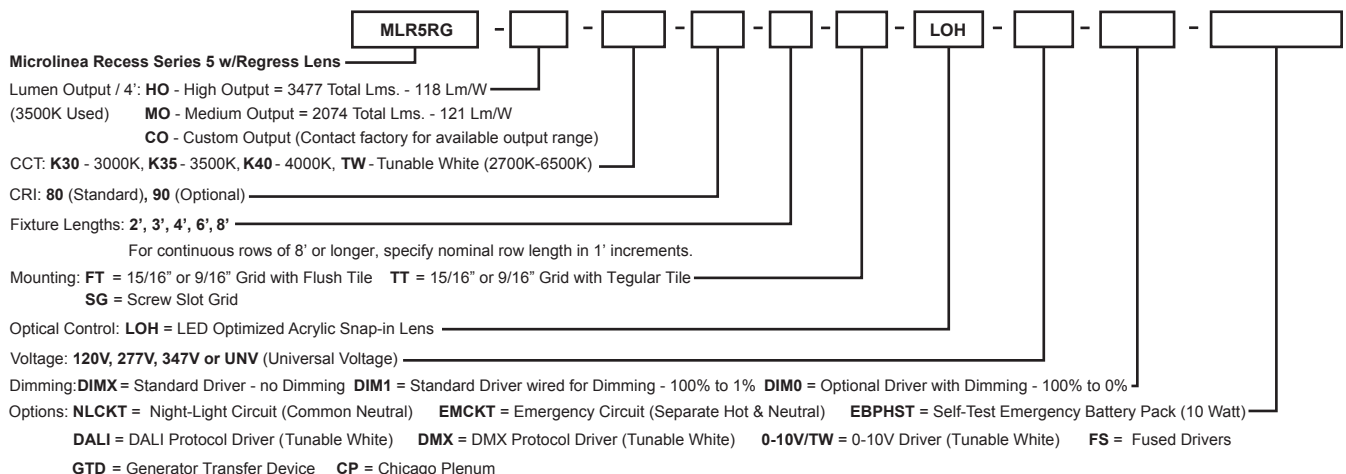

Precision Architectural Lighting 4830 Timber Creek Drive Houston, Texas 77017
Tel 713.946.4343 Fax 713.946.4441 www.pal-lighting.com

Made in America