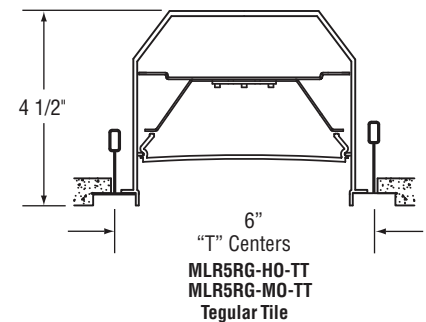

Grid Ceilings

Sample Catalog Number: **MLR5RG - HO - K40 - 80 - 4 - FT - LOH - 120 - DIM1 - OPTIONS**