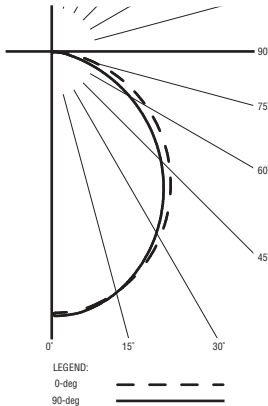

Recessed - Regress Lens

MLR5RG-HO-K35-LOH

High Output

LED Optimized High Transmittance Lens

Catalog Number: MLR5RG-HO-K35-80-4'-X-LOH-120

Report Number: #LLIA001168-006.ies

Luminaire Description: Extruded Aluminum Housing with White Aluminum Reflector and LED Optimized Acrylic Lens.

LED Module: Multiple White Low-Power Light Emitting Diodes (LEDs) in a uniform grid pattern.

Total Luminaire Efficacy = 118.1 Lm/W

0% Up 100% Down

Color Rendering Index (CRI) = 82

ZONAL LUMEN SUMMARY

Zone	Lumens	%Fixture
0- 40	1658	47.7
0- 60	2839	81.7
0- 90	3477	100.0
90- 180	0	0.0
0- 180	3477	100.0

CANDELA DISTRIBUTION

	0.0	22.5	45.0	67.5	90.0
0	1357	1357	1357	1357	1357
5	1345	1347	1350	1355	1361
15	1285	1288	1285	1288	1288
25	1177	1175	1164	1161	1159
35	1030	1022	1004	993	990
45	855	841	817	800	793
55	658	641	611	586	575
65	447	430	394	360	347
75	234	220	179	151	144
85	57	43	40	39	39
90	1	1	2	2	3

MLR5RG-MO-K35-LOH

Medium Output

LED Optimized High Transmittance Lens

Catalog Number: MLR5RG-MO-K35-80-4'-X-LOH-120

Report Number: #LLIA001168-005.ies

Luminaire Description: Extruded Aluminum Housing with White Aluminum Reflector and LED Optimized Acrylic Lens.

LED Module: Multiple White Low-Power Light Emitting Diodes (LEDs) in a uniform grid pattern.

Total Luminaire Efficacy = 120.8 Lm/W

0% Up 100% Down

Color Rendering Index (CRI) = 82