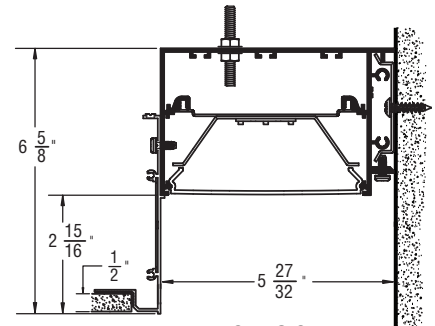

1/2" or 5/8" Thick Drywall Ceilings - Spackle Flange

*Note: Spackle Flange Mount fixtures must be installed prior to ceiling installation.

Limited Warranty
LED Boards & Drivers

PS5-HO-SF1
PS5-MO-SF1
Drywall Spackle Flange - 1/2"