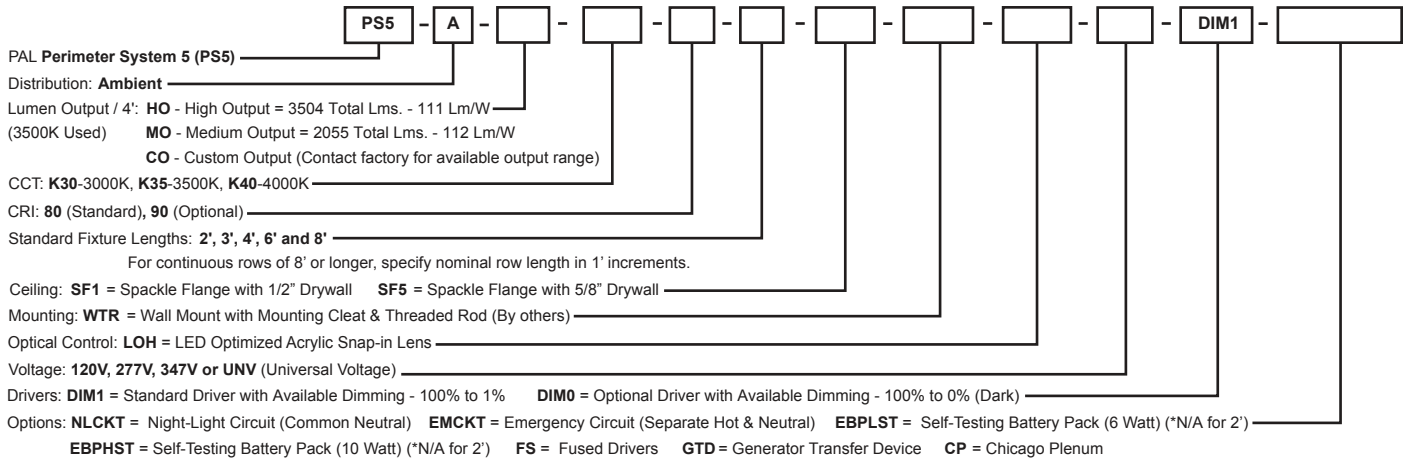

Sample Catalog Number: **PS5 - A - HO - K40 - 80 - 4 - SF5 - WTR - LOH - 120 - DIM1 - OPTIONS**