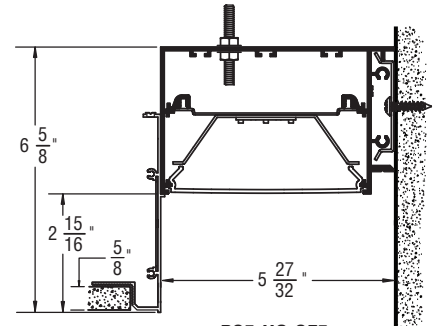

1/2" or 5/8" Thick Drywall Ceilings - Spackle Flange

*Note: Spackle Flange Mount fixtures must be installed prior to ceiling installation.

Limited Warranty
LED Boards & Drivers

PS5-HO-SF1
PS5-MO-SF1
Drywall Spackle Flange - 1/2"