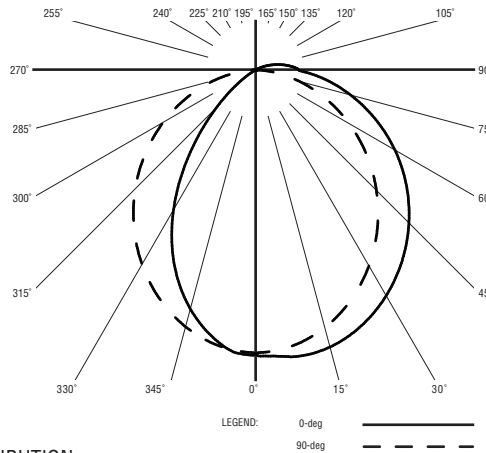

LED Optimized High Transmittance Lens

Catalog Number: PS5-A-HO-K35-80-4'-X-LOH-120

Report Number: #LLIA001329-009.ies

Luminaire Description: Extruded Aluminum Housing with White Aluminum Reflector, and LOH Acrylic Lens.

LED Module: Multiple White Low-Power Light Emitting Diodes (LEDs) in a precise layout.

Total Luminaire Efficacy = 110.6 Lm/W

2% Up 98% Down

Color Rendering Index (CRI) = 84

ZONAL LUMEN SUMMARY

Zone	Lumens	% Fixture
0- 30	1039	29.7
0- 40	1649	47.1
0- 60	2716	77.5
0- 90	3416	97.5
90- 180	88	2.5
0- 180	3504	100.0

CANDELA DISTRIBUTION

	0.0	22.5	45.0	67.5	90.0
0	1391	1391	1391	1391	1391
5	1409	1401	1389	1381	1376
15	1406	1394	1368	1330	1308
25	1333	1318	1281	1234	1186
35	1214	1195	1149	1090	1024
45	1062	1040	987	918	836
55	884	862	807	729	634
65	687	667	614	534	426
75	484	465	414	342	225
85	289	274	227	154	44
90	210	195	146	73	0