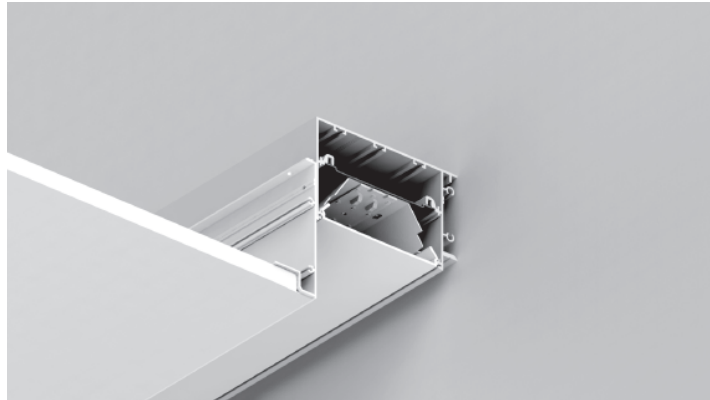

Perimeter System 5 - Ambient Light Distribution

(5-27/32" Luminous Aperture with 2-15/16" Regress)

S P E C I F I C A T I O N S

Housing

.090" thick extruded aluminum housing with .070" thick front shield available in single sections up to 8' long. Standard finish for flange is satin white.

Optical Controls

(LOH) LED optimized high transmittance acrylic snap-in lens.

Reflector/Heat Sink

.040" thick extruded aluminum finished with a high reflectance white enamel.

Wiring

All fixtures intended for continuous rows are provided with factory installed quick-connect wiring.