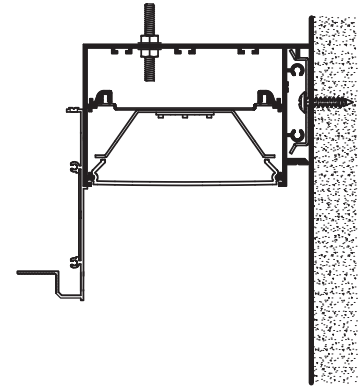

Recessed Perimeter - Ambient

PS5-A-HO-K35-LOH

High Output - Ambient Distribution

LED Optimized High Transmittance Lens

Catalog Number: PS5-A-HO-K35-80-4'-X-LOH-120

Report Number: #LLIA001329-009.ies

Luminaire Description: Extruded Aluminum Housing with White Aluminum Reflector, and LOH Acrylic Lens.

LED Module: Multiple White Low-Power Light Emitting Diodes (LEDs) in a precise layout.

Total Luminaire Efficacy = 110.6 Lm/W

2% Up 98% Down

Color Rendering Index (CRI) = 84