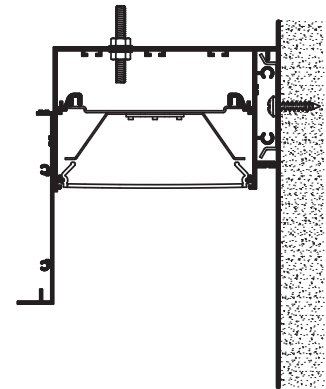

PS5-A-MO-K35-LOH

Medium Output - Ambient Distribution

LED Optimized High Transmittance Lens

Catalog Number: PS5-A-MO-K35-4'-X-LOH-120

Report Number: #LLIA001329-010.ies

Luminaire Description: Extruded Aluminum Housing with White Aluminum Reflector, and LOH Acrylic Lens.

LED Module: Multiple White Low-Power Light Emitting Diodes (LEDs) in a precise layout.

Total Luminaire Efficacy = 112.4 Lm/W

2% Up 98% Down

Color Rendering Index (CRI) = 84