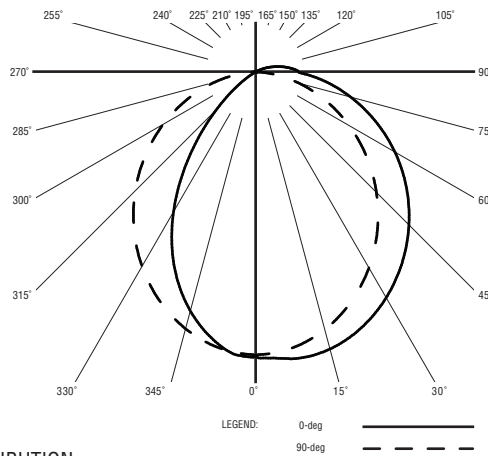

Recessed Perimeter - Ambient

PS5-A-HO-K35-LOH

High Output - Ambient Distribution

LED Optimized High Transmittance Lens

Catalog Number: PS5-A-HO-K35-80-4'-X-LOH-120

Report Number: #LLIA001329-009.ies

Luminaire Description: Extruded Aluminum Housing with White Aluminum Reflector, and LOH Acrylic Lens.

LED Module: Multiple White Low-Power Light Emitting Diodes (LEDs) in a precise layout.

Total Luminaire Efficacy = 110.6 Lm/W

2% Up 98% Down

Color Rendering Index (CRI) = 84