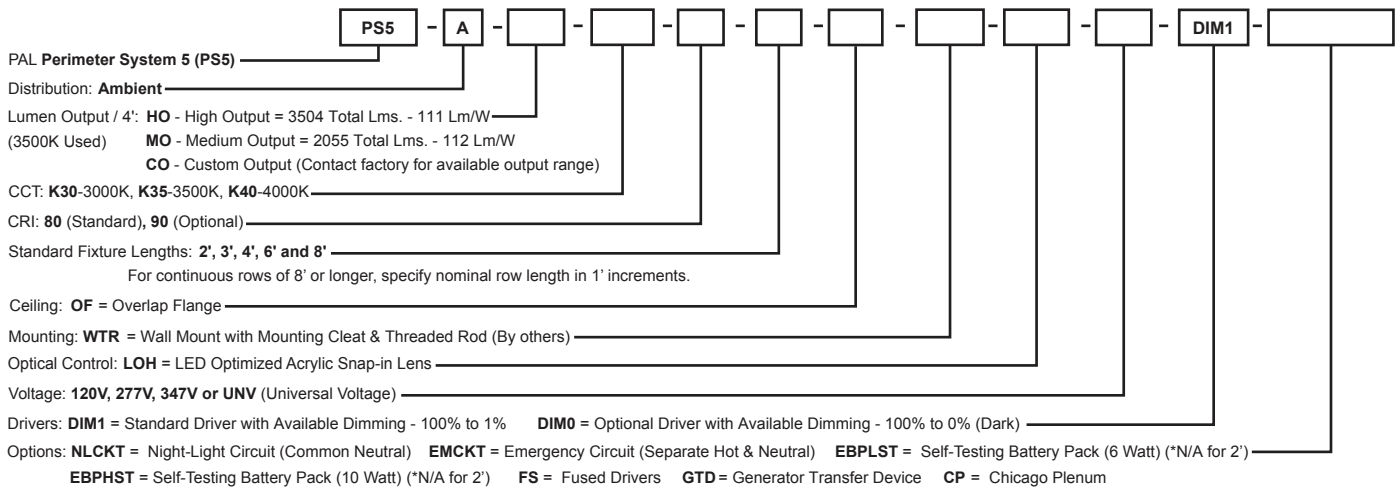

*Due to continued advancement in LED technology, lumen performance is subject to change. Please visit our website for the most up-to-date information.

Sample Catalog Number: **PS5 - A - HO - K40 - 80 - 4 - OF - WTR - LOH - 120 - DIM1 - OPTIONS**