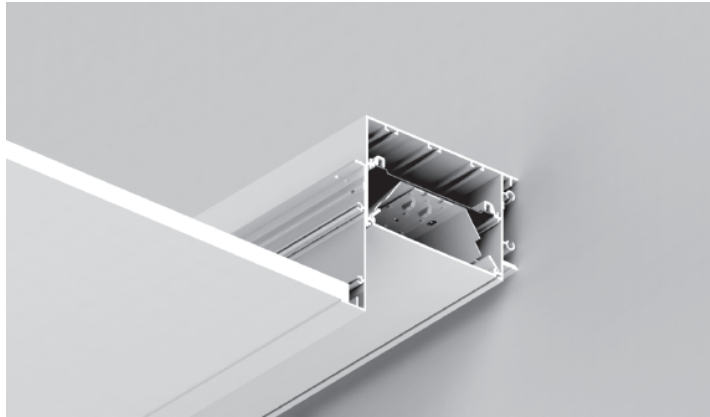

# Perimeter System 5 - Ambient Light Distribution

(5-27/32" Luminous Aperture with 2-15/16" Regress)

### Housing

.090" thick extruded aluminum housing with .070" thick front shield available in single sections up to 8' long. Standard finish for flange is satin white.