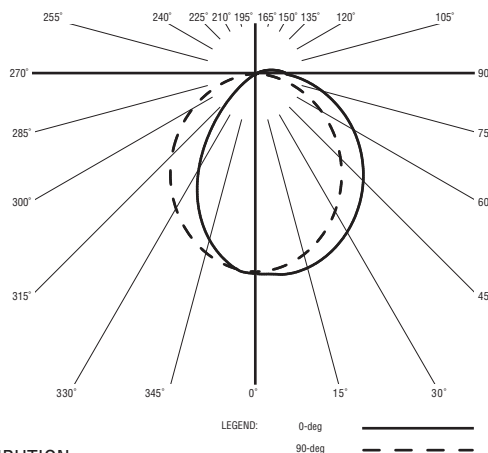

**LED Module:** Multiple White Low-Power Light Emitting Diodes (LEDs) in a precise layout.

Total Luminaire Efficacy = 112.4 Lm/W

2% Up 98% Down

Color Rendering Index (CRI) = 84