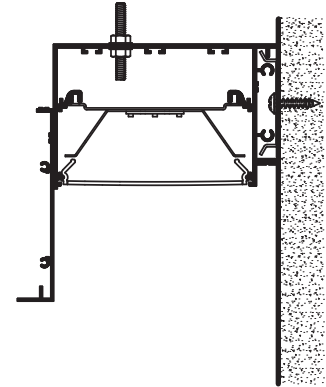

Recessed Perimeter - Ambient

PS5-A-HO-K35-LOH

High Output - Ambient Distribution

LED Optimized High Transmittance Lens

Catalog Number: PS5-A-HO-K35-80-4'-X-LOH-120

Report Number: #LLIA001329-009.ies

Luminaire Description: Extruded Aluminum Housing with White Aluminum Reflector, and LOH Acrylic Lens.

LED Module: Multiple White Low-Power Light Emitting Diodes (LEDs) in a precise layout.

Total Luminaire Efficacy = 110.6 Lm/W

2% Up 98% Down

Color Rendering Index (CRI) = 84