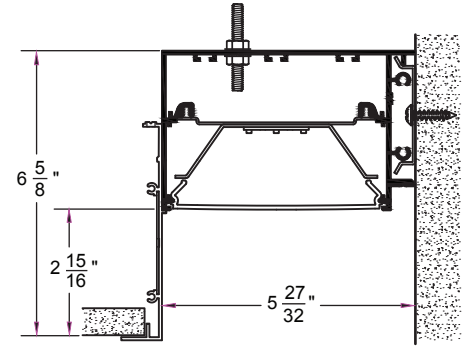

PS5-HO-OF
PS5-MO-OF
Overlap Flange