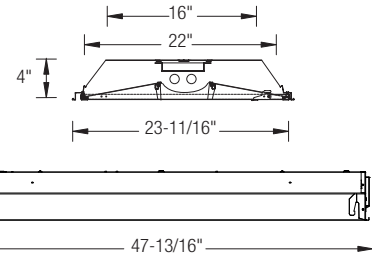

T8/T5 - 2' X 4' FLUORESCENT RECESSED VOLUMETRIC (CENTER MOUNT RADIAL "HT" LENS)

APPLICATION:

Ideal for any application which requires high-efficiency lighting with minimum energy consumption such as educational institutions, office spaces, health care facilities, office complexes and retail stores.

T5/T8
2' X 4'
OD2V

Fluorescent Recessed Volumetric