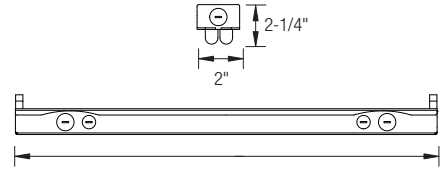

### T5 SLIM HIGH PERFORMANCE ARCHITECTURAL COVE LUMINAIRE (2 LAMP)

LENGTH  
2' = 22-1/2"  
3' = 34-3/8"  
4' = 46-3/16"  
5' = 58"

#### PRODUCT FEATURES:

- Exclusively designed for the T5 lamp, the OST5 utilizes small T5 sockets and T5 ballasts
- 2', 3' & 4' housings are designed to be surface, chain, or cable mounted in continuous rows or individually
- Multiple knockouts allow for top side and back mounting
- Heavy-duty 20-gauge steel utilized throughout for durability and code compliance
- Post-painted to insure against exposed metal surfaces
- Pretreated with five-stage iron phosphate process to ensure superior paint adhesion
- Exclusive T5 socket features rotating collar and enclosed contacts
- Row mounting coupler supplied with all luminaires
- Lightweight design enables for quick, easy installation
- Thermally protected, re-setting, Class P NPF, non-PCB and UL listed ballast
- Suitable for dry and damp environments
- NEC required ballast disconnect is standard