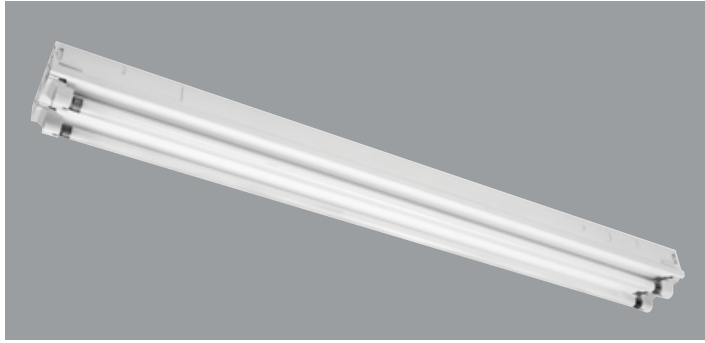

### T5 SLIM HIGH PERFORMANCE ARCHITECTURAL COVE LUMINAIRE (2 LAMP)

LENGTH  
2' = 22-1/2"  
3' = 34-3/8"  
4' = 46-3/16"  
5' = 58"

#### APPLICATION:

Ideal for coves, shelves, displays or any other retail applications.

#### PRODUCT FEATURES:

- Exclusively designed for the T5 lamp, the OST5 utilizes small T5 sockets and T5 ballasts
- 2', 3' & 4' housings are designed to be surface, chain, or cable mounted in continuous rows or individually
- Multiple knockouts allow for top side and back mounting
- Heavy-duty 20-gauge steel utilized throughout for durability and code compliance
- Post-painted to insure against exposed metal surfaces
- Pretreated with five-stage iron phosphate process to ensure superior paint adhesion
- Exclusive T5 socket features rotating collar and enclosed contacts
- Row mounting coupler supplied with all luminaires
- Lightweight design enables for quick, easy installation
- Thermally protected, re-setting, Class P NPF, non-PCB and UL listed ballast
- Suitable for dry and damp environments
- NEC required ballast disconnect is standard