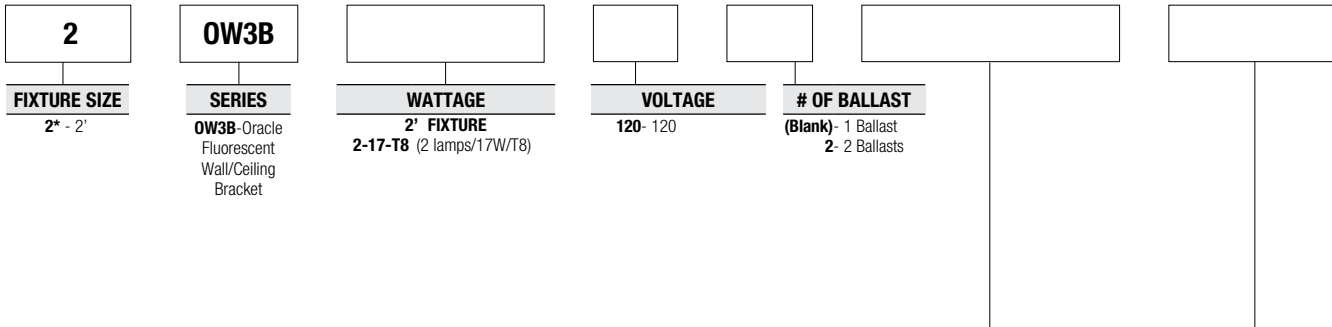

Ordering Information > Example: 2-OW3B-2-17-T8-120-EMG-T8-BX-700

EMERGENCY BATTERY PACK OPTIONS (L. = LUMENS)	
ORDER CODE	DESCRIPTION
EMG-T8-BX-450	Up to 450 L. for T8 or BX
EMG-T8-BX-600	Up to 600 L. for T8 or BX
EMG-T8-BX-700	Up to 700 L. for T8 or BX
EMG-T8-BX-1400	Up to 1400 L. for T8 or BX
EMG-SD-T8-BX-T5-T5HO-1400	Self-Diagnostic 1400 L. for T8, BX, T5 or T5HO
EMG-ICE-T8-BX-T5-T5HO-1400	ICE Pack 1400 L. for T8, BX, T5 or T5HO
GTD	Generator Transfer Device

* 2' = For T8 only 450 L available

OTHER OPTIONS
USA - Made in America Compliance