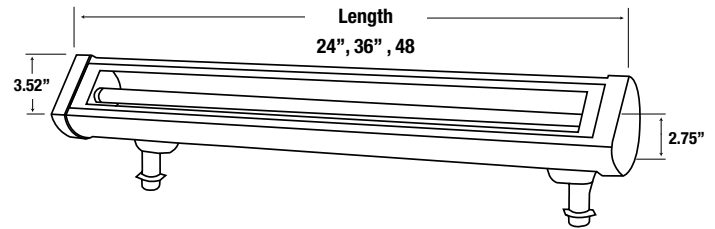

**FINISH** - Dark bronze corrosion-resistant polyester powder finish is standard.

**LENS** - Clear, heat- and impact-resistant tempered glass lens.

**INSTALLATION** - Fixtures offer an adjustable knuckle with 1/2" NPT threads for easy mounting to boxes or adapters. Bottom feed wiring.

**LAMP** - T5/T5HO Fluorescent and LED.

All specifications are subject to change without notice

**Dimensions:**

**Ordering Guide > Example: 2-OWG-LED-18W-120V-BZ**

<b>2</b>	<b>OWG</b>				
<b>FIXTURE SIZE</b>	<b>SERIES</b>	<b>LAMP TYPE/WATTAGE</b>	<b>VOLTAGE</b>	<b>COLOR</b>	<b>OPTION</b>
2 - 2' 3 - 3' 4 - 4'	OWG - Oracle Wall Glazer	<b>LED</b> <b>2' FIXTURE</b> LED-18W - 18W - LED <b>4' FIXTURE</b> LED-37W - 37W - LED <b>CFL</b> <b>2' FIXTURE</b> 1-14-T5 - 14W - T5 1-24-T5HO - 24W - T5HO <b>3' FIXTURE</b> 1-21-T5 - 21W - T5 <b>4' FIXTURE</b> 1-28-T5HO - 28W - T5HO	120V	BZ - Bronze	LV-56 - Ground mounting spike