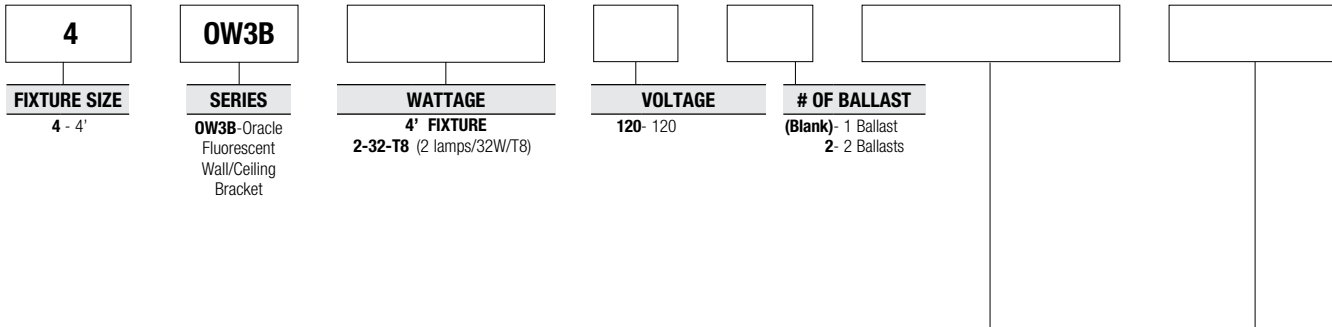

Ordering Information > Example: 4-OW3B-2-32-T8-120-EMG-T8-BX-700

EMERGENCY BATTERY PACK OPTIONS (L. = LUMENS)	
ORDER CODE	DESCRIPTION
EMG-T8-BX-450	Up to 450 L. for T8 or BX
EMG-T8-BX-600	Up to 600 L. for T8 or BX
EMG-T8-BX-700	Up to 700 L. for T8 or BX
EMG-T8-BX-1400	Up to 1400 L. for T8 or BX
EMG-SD-T8-BX-T5-T5HO-1400	Self-Diagnostic 1400 L. for T8, BX, T5 or T5HO
EMG-ICE-T8-BX-T5-T5HO-1400	ICE Pack 1400 L. for T8, BX, T5 or T5HO
GTD	Generator Transfer Device

* 2' = For T8 only 450 L available

OTHER OPTIONS	
USA	- Made in America Compliance