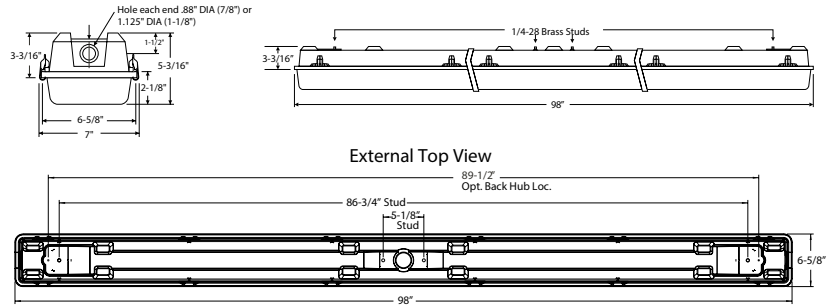

T8/T5 - 8' VAPOR TIGHT, IP65 WET LOCATION LUMINAIRE
(1 OR 2 LAMP 8') OR (2 OR 4-LAMP 8' TANDEM)

APPLICATION:

The OW1IP series is suitable for wet location areas. Common applications include parking garages, schools, industrial facilities, and stairways.

PRODUCT FEATURES:

Suitable for suspension by chain, cable or pendant and can be surface mounted. All required hardware and mounting brackets are included. Integral molded-latch retention pockets securely locks in polycarbonate latches. Suspension systems are not included. Chain or stainless steel cable are available as options. Stainless steel latches available upon request.

STRUCTURALLY RIGID FIBERGLASS BODY

Fiberglass is reinforced polyester and self-extinguishing (ASTM D635-74). This type of construction prevents the body from flexing during handling and installation.

GASKETED DIFFUSER RETENTION SLOT

- The gasketed inverted-U slot provides a positive continuous seal between body and diffuser
- Continuous-poured gasket completely fills channel for maximum seal integrity

HIGH-IMPACT ACRYLIC/DR DIFFUSER

- Internal crepe pattern allows a smooth exterior surface for ease of cleaning
- The diffuser flange fits snugly into the gasketed retention slot forming a continuous seal
- Optional 95% reflective silver reflector
- CEE qualified ballast comes standard on most fixture options

LISTING

- UL/C-UL listed to US and Canadian standard
- IP65 Rating

WARRANTY

Guaranteed for one year against mechanical defects

Ordering Information > Example: 8-OW1IP-2-32-T8-ADV-10-MVOLT

8	OW1IP							
FIXTURE SIZE	SERIES	# OF LAMPS/LAMP TYPE	VOLTAGE²	# OF BALLAST	BALLAST FACTOR	LAMP INSTALLED		
8- 8'	OW1IP- Oracle Wet Location Vapor Tight	1-59-T8 (1 lamp/59W/T8) 2-59-T8 (2 lamps/59W/T8) 3-59-T8 (3 lamps/59W/T8) 2-32-T8 (2 lamps/32W/T8) 3-32-T8 (3 lamps/32W/T8) 4-32-T8 (4-lamps/32W/T8) 2-28-T5 (2 lamps/28W/T5) 3-28-T5 (3 lamps/28W/T5) 4-28-T5 (4-lamps/28W/T5) 2-54-T5HO (2 lamps/54W/T5HO) 3-54-T5HO (3 lamps/54W/T5HO) 4-54-T5HO (4-lamps/54W/T5HO)	(Blank)- MVOLT (120/277) 120 277 347 480	(Blank)- 1 Ballast 2- 2 Ballasts	(Blank)- Normal BF HBF- High BF LBF- Low BF	(Blank)- No lamp L30K- 3000K L35K- 3500K L41K- 4100K L50K- 5000K		

BALLAST CONFIGURATION & CODE				
32W/T8	59W/T8	28W/T5	54W/T5HO	DESCRIPTION
(Blank)	(Blank)	-	-	Electronic Instant Start
EPS	EPS	(Blank)¹	(Blank)	Electronic Program Start
ADV-7	-	-	ADV-7¹	Advance Mark-7²
ADV-10¹	-	-	ADV-10¹	Advance Mark-10²
-	-	ADV-OPT	-	Advance Optanium²
ADV-ESS¹	-	-	-	Advance Essential²
ADV-ROVR	-	-	ADV-ROVR¹	Advance Rover²
LUT-EHD¹	-	LUT-EHD¹	LUT-EHD¹	Lutron Ecosystem H-Series²
LUT-2W¹	-	-	-	Lutron Tu-Wire²
LUT-EC5¹	-	LUT-EC5¹	-	Lutron Ecosystem²
LUT-EC3¹	-	LUT-EC3¹	LUT-EC3¹	Lutron Eco-10²
LUT-TVE¹	-	-	-	Lutron Tve²
LUT-H3D¹	-	LUT-H3D¹	LUT-H3D¹	Lutron Hi-Lume 3D²
-	-	-	LUT-ECD¹	Lutron Ecosystem (347V Only)²

1- Requires 2 Ballasts for 4-lamps.
2- Voltage must be specified for dimming ballast.