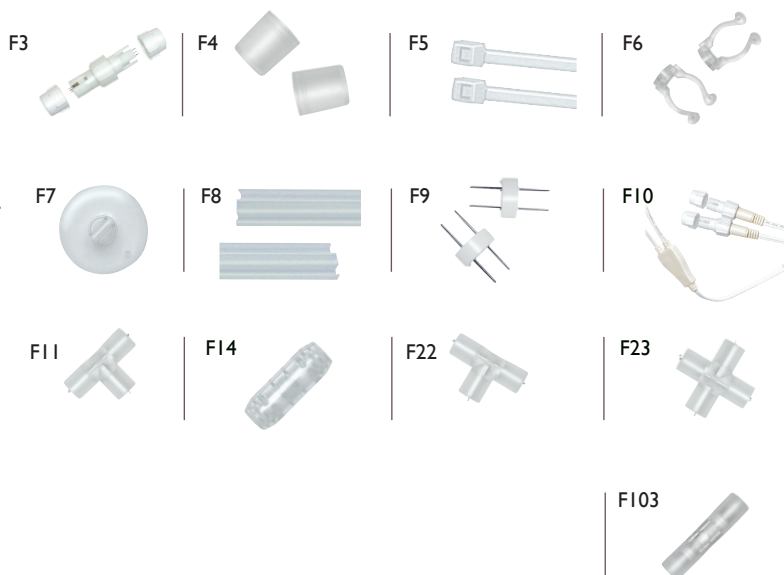

Specifications of Round Instant Flexilight:

Structure	Voltage	Max. Loading Length (Color)	Cutting Unit (Color)	Bulb Spec.	Number of Bulbs/Unit	Wattage
	12V	30'	4'	3.0V 0.07A 0.21W	12	2.52W/foot
	24V	60'	8'	3.0V 0.07A 0.21W	12	2.52W/foot
	110-120V	240'	24'	6.5V 0.07A 0.46W	12	3W/foot

Packages Available

Item Number	Length	Package
ERIF-120-150	150'	/Roll
ERIF-24-150*	150'	/Roll
ERIF-12-150**	150'	/Roll

ERIF - 120 - 150 - COLOR

Item No. Voltage Length Specify color

(Available in 150' Rolls only, no custom cut)

NOTE: EACH ROLL INCLUDES; 3pcs ERIFXXX Power Cords, 3pcs F3 Splice Connectors, 3pcs F4 End Caps

Round Instant Flexilight Accessories:

- ERIF1-120V Round Instant Flexilight 6ft. Power Cord w/ Power Connector
- ERIF1-24V* Round Instant Flexilight 6ft. Power Cord w/ Power Connector
- ERIF1-12V** Round Instant Flexilight 6ft. Power Cord w/ Power Connector
- F3 Round Instant Flexilight Splice Connector
- F4 Round Instant Flexilight End Caps
- F5 Round Instant Flexilight Tie Strap
- F6 Round Instant Flexilight Mounting Clips
- F7 Round Instant Flexilight Suction Cup
- F8 Round Instant Flexilight 6ft. Channel
- F9 Round Instant Flexilight Easy Splice Connector
- F10 Round Instant Flexilight Y-cord
- F11 Round Instant Flexilight T-connector
- F14 Round Instant Flexilight Splice Connector
- F103 Round Instant Flexilight PVC Connector
- F22 Round Instant Flexilight PVC T-Connector
- F23 Round Instant Flexilight PVC X-Connector