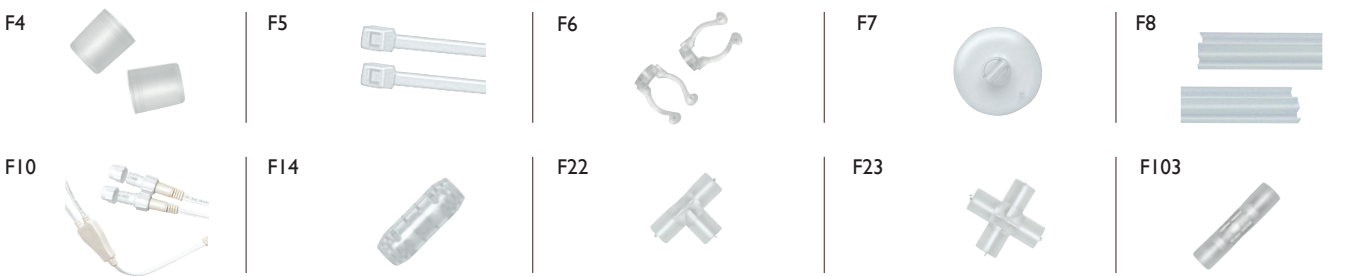

FLEXIBLE ROPELIGHT

Due to the changes of constant improvement in lighting technology, all details are subject to change without notice. Consult factory for up to date information.