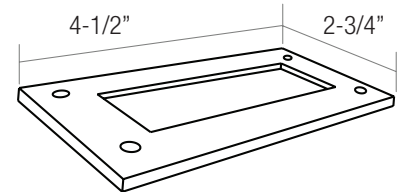

**SE106-LED**  
DIFFUSED GLASS LENS

**SE107-LED**  
ANGLED LOUVERS

**HOUSING INCLUDED**

- 1 W (0.05W X 8)
- 120V input
- For use indoors in Insulated (IC) and Non- Insulated (Non-IC) areas
- For damp location only
- Conforms to UL standard 1598
- Available in Cool White(CW) Warm White (WW) or Amber (AM)

- **FIT IN HANDY BOX WHICH IS 1-7/8" DEEP, 2" W X 4" H**
- **FIT IN SWITCH BOX WHICH IS 1-7/8" DEEP, 2" W X 4" H**

**SE108-LED**

**SE109-LED**

Ordering Guide > Example: SE106-LED-CW-WH

**SERIES**  
SE106-LED-CW