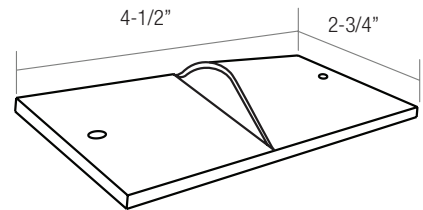

# LED INTERIOR STEP LIGHT SERIES

- Die-cast aluminum body
- Uses a minimal 3 Watts of power
- Mounts directly to standard single gang wallbox
- Indoor use only
- 120V input
- Frosted Acrylic lens shields LEDs
- Conforms to UL standard 1598.
- Available in 4100K Cool White (CW) & 2700K Warm White (WW)

- FITS IN HANDY BOX WHICH IS 1-7/8" DEEP, 2" W X 4" H
- FITS IN SWITCH BOX WHICH IS 1-7/8" DEEP, 2" W X 4" H

**Ordering Example: SE110-LED-41K-120-WH**

**SERIES**

SE110-LED-41K  
SE110-LED-27K

**VOLTAGE**