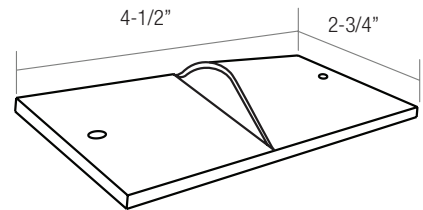

LED INTERIOR STEP LIGHT SERIES

- Die-cast aluminum body
- Uses a minimal 3 Watts of power
- Mounts directly to standard single gang wallbox
- Indoor use only
- 120V input
- Frosted Acrylic lens shields LEDs
- Conforms to UL standard 1598.
- Available in 4100K Cool White (CW) & 2700K Warm White (WW)

- FITS IN HANDY BOX WHICH IS 1-7/8" DEEP, 2" W X 4" H
- FITS IN SWITCH BOX WHICH IS 1-7/8" DEEP, 2" W X 4" H

Ordering Example: SE110-LED-41K-120-WH

SERIES
SE110-LED-41K
SE110-LED-27K

VOLTAGE
120V

FINISH
WH- WHITE
BK- BLACK
BZ- BRONZE
SN- SATIN NICKEL