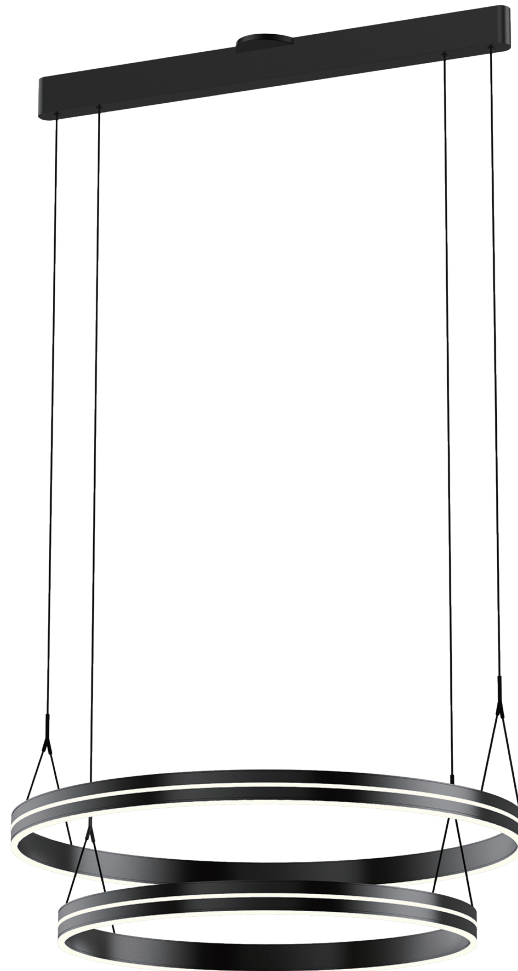

<b>PROJECT</b>			
<b>DATE</b>		<b>TYPE</b>	

PP020251-SBB

## ATHENA

<b>Material:</b> Aluminum	<b>Color Temp.:</b> 3000K
<b>Illuminating Shade:</b> Acrylic	<b>CRI (Ra):</b> ≥90
<b>Finish:</b> SBB - Satin Brushed Black	<b>LED Rated Life:</b> ≈50,000 Hours
	<b>Dimming:</b> 100% - 10%

	<b>PP020251</b>
<b>Wattage:</b>	89W
<b>Voltage:</b>	100~130V
<b>Total Lumens:</b>	7020
<b>Delivered Lumens:</b>	3187

Dimmable with ELV or TRIAC Dimmer (Not Included)