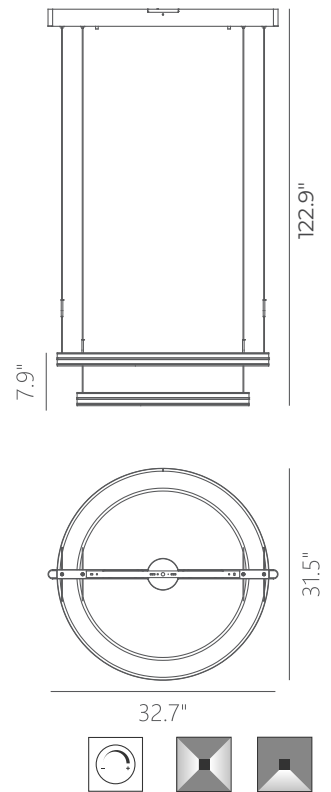

## ATHENA

<b>Material:</b> Aluminum	<b>Color Temp.:</b> 3000K
<b>Illuminating Shade:</b> Acrylic	<b>CRI (Ra):</b> ≥90
<b>Finish:</b> SBB - Satin Brushed Black	<b>LED Rated Life:</b> ≈50,000 Hours
	<b>Dimming:</b> 100% - 10%