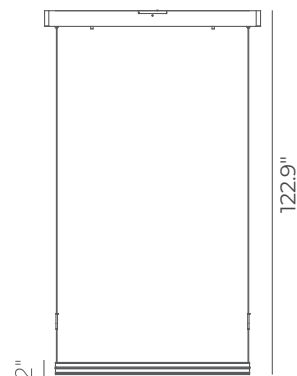

## ATHENA

<b>Material:</b> Aluminum	<b>Color Temp.:</b> 3000K
<b>Illuminating Shade:</b> Acrylic	<b>CRI (Ra):</b> ≥90
<b>Finish:</b> SBB - Satin Brushed Black	<b>LED Rated Life:</b> ≈50,000 Hours
	<b>Dimming:</b> 100% - 10%