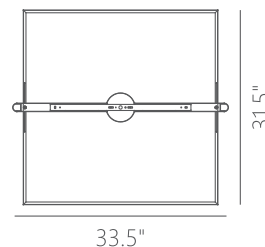

## ATHENA

<b>Material:</b> Aluminum	<b>Color Temp.:</b> 3000K
<b>Illuminating Shade:</b> Acrylic	<b>CRI (Ra):</b> ≥90
<b>Finish:</b> SBB - Satin Brushed Black	<b>LED Rated Life:</b> ≈50,000 Hours
	<b>Dimming:</b> 100% - 10%