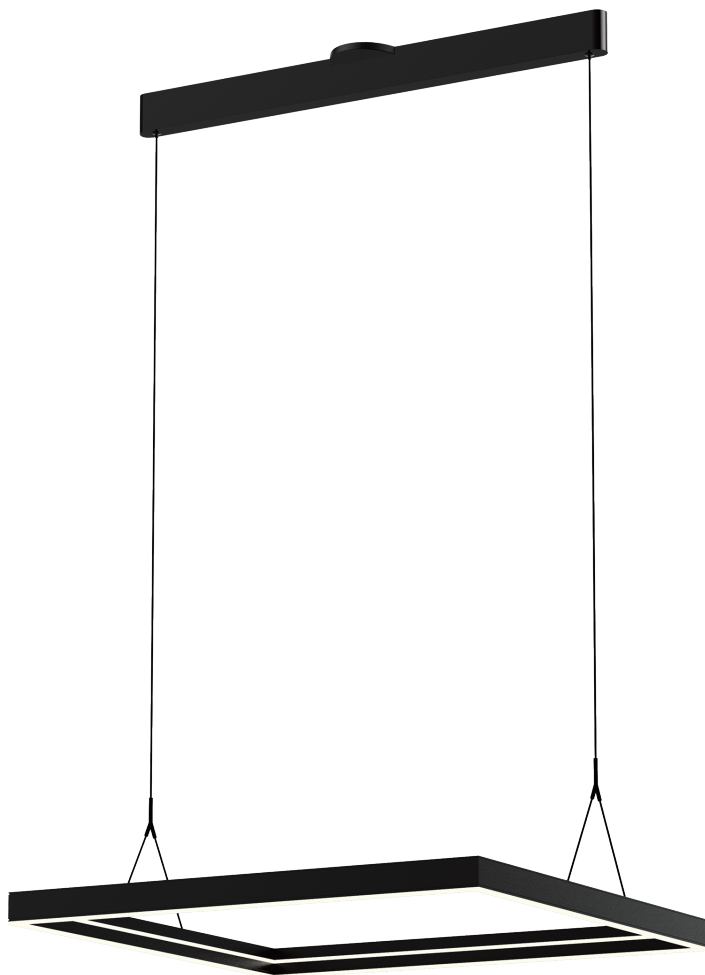

<b>PROJECT</b>			
<b>DATE</b>		<b>TYPE</b>	

PP020249-SBB

## ATHENA

<b>Material:</b> Aluminum	<b>Color Temp.:</b> 3000K
<b>Illuminating Shade:</b> Acrylic	<b>CRI (Ra):</b> ≥90
<b>Finish:</b> SBB - Satin Brushed Black	<b>LED Rated Life:</b> ≈50,000 Hours
	<b>Dimming:</b> 100% - 10%