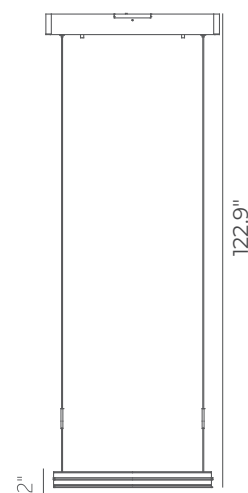

PROJECT			
DATE		TYPE	

PP020244-SBB

ATHENA

Material: Aluminum	Color Temp.: 3000K
Illuminating Shade: Acrylic	CRI (Ra): ≥90
Finish: SBB - Satin Brushed Black	LED Rated Life: ≈50,000 Hours
	Dimming: 100% - 10%

	PP020244
Wattage:	30W
Voltage:	100~130V
Total Lumens:	2520
Delivered Lumens:	1144

Dimmable with ELV or TRIAC Dimmer (Not Included)