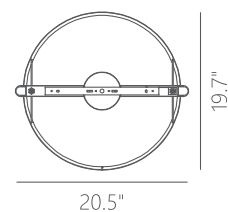

PROJECT			
DATE		TYPE	

PP020244-SBB

ATHENA

Material: Aluminum	Color Temp.: 3000K
Illuminating Shade: Acrylic	CRI (Ra): ≥90
Finish: SBB - Satin Brushed Black	LED Rated Life: ≈50,000 Hours
	Dimming: 100% - 10%

	PP020244
Wattage:	30W
Voltage:	100~130V
Total Lumens:	2520
Delivered Lumens:	1144

Dimmable with ELV or TRIAC Dimmer (Not Included)