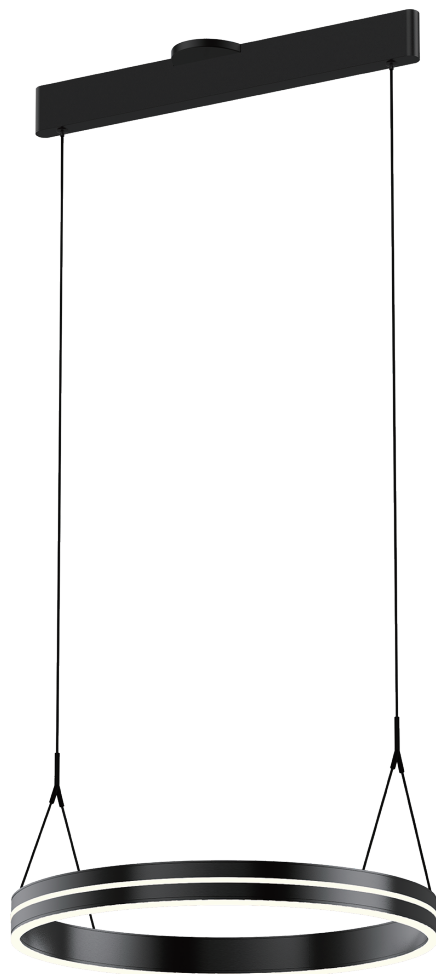

PROJECT			
DATE		TYPE	

PP020244-SBB

ATHENA

Material: Aluminum	Color Temp.: 3000K
Illuminating Shade: Acrylic	CRI (Ra): ≥90
Finish: SBB - Satin Brushed Black	LED Rated Life: ≈50,000 Hours
	Dimming: 100% - 10%

	PP020244
Wattage:	30W
Voltage:	100~130V
Total Lumens:	2520
Delivered Lumens:	1144

Dimmable with ELV or TRIAC Dimmer (Not Included)