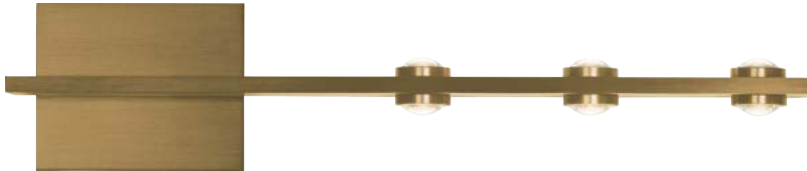

PROJECT			
DATE		TYPE	

PW131318-MH

PW131318-BC

PW131318-AL

PW131318-SBB

AURORA

Material:
Aluminum

Optical Lens:
Acrylic

Finishes:
AL - Brushed Aluminum
BC - Brushed Champagne
MH - Matte White
SBB - Satin Brushed Black

Color Temp.:
3000K

CRI (Ra):
≥90

LED Rated Life:
≈50,000 Hours

Dimming:
100% - 10%

Wattage:

Voltage:

Total Lumens:

Delivered Lumens:

PW131318

16W

100~130V

1260

913

Can be mounted in any direction

Dimmable with ELV or TRIAC Dimmer (Not Included)