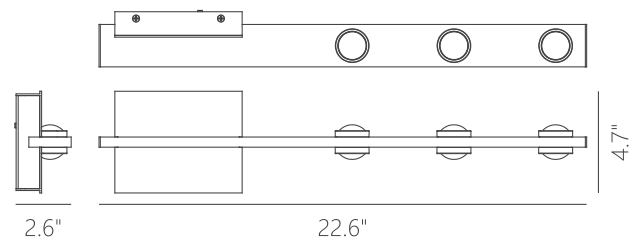

AURORA

Material:
Aluminum

Optical Lens:
Acrylic

Finishes:
AL - Brushed Aluminum
BC - Brushed Champagne
MH - Matte White
SBB - Satin Brushed Black

Color Temp.:
3000K

CRI (Ra):
≥90

LED Rated Life:
≈50,000 Hours

Dimming:
100% - 10%

Wattage:

Voltage:

Total Lumens:

Delivered Lumens:

PW131318

16W

100~130V

1260

913

Can be mounted in any direction

Dimmable with ELV or TRIAC Dimmer (Not Included)

PageOne Furnishing & Lighting Co., Ltd.

Add.: 35 Fulton Way, Unit 1, Richmond Hill, ON L4B 2N4, CANADA

Tel.: +1 (905) 707-0004 Toll Free: +1-844-623-7278 Fax: +1 (905) 707-8444

E-mail: sales@pageonlighting.com

Website: www.pageonlighting.com