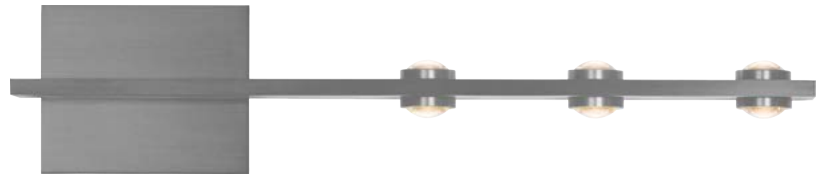

PROJECT			
DATE		TYPE	

PW131318-MH

PW131318-BC

PW131318-AL

PW131318-SBB

AURORA

Material:
Aluminum

Optical Lens:
Acrylic

Finishes:
AL - Brushed Aluminum
BC - Brushed Champagne
MH - Matte White
SBB - Satin Brushed Black

Color Temp.:
3000K

CRI (Ra):
≥90

LED Rated Life:
≈50,000 Hours

Dimming:
100% - 10%

Wattage:

Voltage:

Total Lumens:

Delivered Lumens:

PW131318

16W

100~130V

1260

913

Can be mounted in any direction

Dimmable with ELV or TRIAC Dimmer (Not Included)