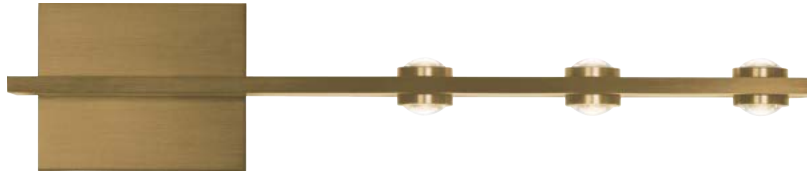

PROJECT			
DATE		TYPE	

PW131318-MH

PW131318-BC

PW131318-AL

PW131318-SBB

AURORA

Material:
Aluminum

Optical Lens:
Acrylic

Finishes:
AL - Brushed Aluminum
BC - Brushed Champagne
MH - Matte White
SBB - Satin Brushed Black

Color Temp.:
3000K

CRI (Ra):
≥90

LED Rated Life:
≈50,000 Hours

Dimming:
100% - 10%

Wattage:

Voltage:

Total Lumens:

Delivered Lumens:

PW131318

16W

100~130V

1260

913

Can be mounted in any direction

Dimmable with ELV or TRIAC Dimmer (Not Included)