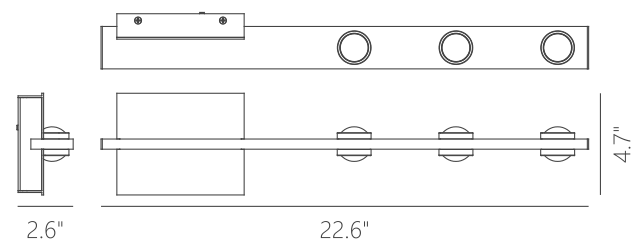

AURORA

Material:
Aluminum

Optical Lens:
Acrylic

Finishes:
AL - Brushed Aluminum
BC - Brushed Champagne
MH - Matte White
SBB - Satin Brushed Black

Color Temp.:
3000K

CRI (Ra):
≥90

LED Rated Life:
≈50,000 Hours

Dimming:
100% - 10%

Wattage:

Voltage:

Total Lumens:

Delivered Lumens:

PW131318

16W

100~130V

1260

913

Can be mounted in any direction

Dimmable with ELV or TRIAC Dimmer (Not Included)

PageOne Furnishing & Lighting Co., Ltd.

Add.: 35 Fulton Way, Unit 1, Richmond Hill, ON L4B 2N4, CANADA

Tel.: +1 (905) 707-0004 Toll Free: +1-844-623-7278 Fax: +1 (905) 707-8444

E-mail: sales@pageonlighting.com

Website: www.pageonlighting.com