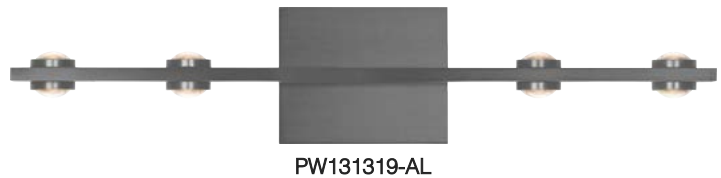

## AURORA

**Material:**  
Aluminum

**Optical Lens:**  
Acrylic

**Finishes:**  
AL - Brushed Aluminum  
BC - Brushed Champagne  
MH - Matte White  
SBB - Satin Brushed Black

**Color Temp.:**  
3000K

**CRI (Ra):**  
≥90

**LED Rated Life:**  
≈50,000 Hours

**Dimming:**  
100% - 10%

	<b>PW131319</b>
<b>Wattage:</b>	22W
<b>Voltage:</b>	100~130V
<b>Total Lumens:</b>	1680
<b>Delivered Lumens:</b>	1217

Can be mounted in any direction  
Dimmable with ELV or TRIAC Dimmer (Not Included)