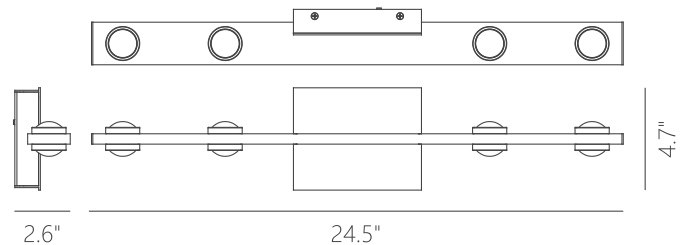

PROJECT			
DATE		TYPE	

AURORA

Material:
Aluminum

Optical Lens:
Acrylic

Finishes:
AL - Brushed Aluminum
BC - Brushed Champagne
MH - Matte White
SBB - Satin Brushed Black

Color Temp.:
3000K

CRI (Ra):
≥90

LED Rated Life:
≈50,000 Hours

Dimming:
100% - 10%

	PW131319
Wattage:	22W
Voltage:	100~130V
Total Lumens:	1680
Delivered Lumens:	1217

Can be mounted in any direction
Dimmable with ELV or TRIAC Dimmer (Not Included)