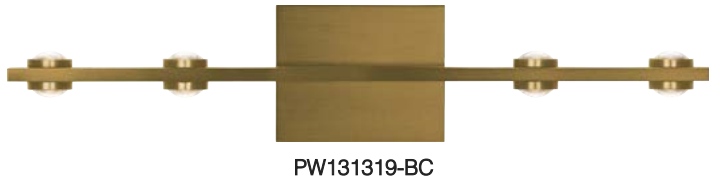

## AURORA

**Material:**  
Aluminum

**Optical Lens:**  
Acrylic

**Finishes:**  
AL - Brushed Aluminum  
BC - Brushed Champagne  
MH - Matte White  
SBB - Satin Brushed Black

**Color Temp.:**  
3000K

**CRI (Ra):**  
≥90

**LED Rated Life:**  
≈50,000 Hours

**Dimming:**  
100% - 10%

	<b>PW131319</b>
<b>Wattage:</b>	22W
<b>Voltage:</b>	100~130V
<b>Total Lumens:</b>	1680
<b>Delivered Lumens:</b>	1217

Can be mounted in any direction  
Dimmable with ELV or TRIAC Dimmer (Not Included)