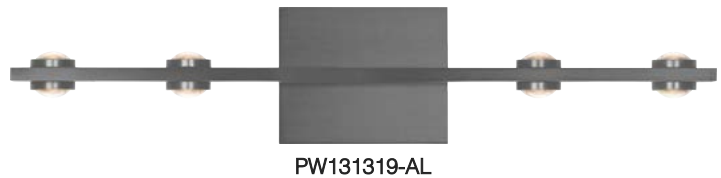

PROJECT			
DATE		TYPE	

AURORA

Material:
Aluminum

Optical Lens:
Acrylic

Finishes:
AL - Brushed Aluminum
BC - Brushed Champagne
MH - Matte White
SBB - Satin Brushed Black

Color Temp.:
3000K

CRI (Ra):
≥90

LED Rated Life:
≈50,000 Hours

Dimming:
100% - 10%

	PW131319
Wattage:	22W
Voltage:	100~130V
Total Lumens:	1680
Delivered Lumens:	1217

Can be mounted in any direction
Dimmable with ELV or TRIAC Dimmer (Not Included)