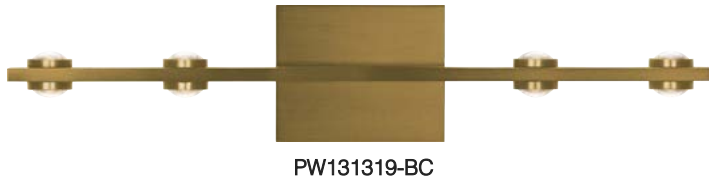

PROJECT			
DATE		TYPE	

AURORA

Material:
Aluminum

Optical Lens:
Acrylic

Finishes:
AL - Brushed Aluminum
BC - Brushed Champagne
MH - Matte White
SBB - Satin Brushed Black

Color Temp.:
3000K

CRI (Ra):
≥90

LED Rated Life:
≈50,000 Hours

Dimming:
100% - 10%

	PW131319
Wattage:	22W
Voltage:	100~130V
Total Lumens:	1680
Delivered Lumens:	1217

Can be mounted in any direction
Dimmable with ELV or TRIAC Dimmer (Not Included)