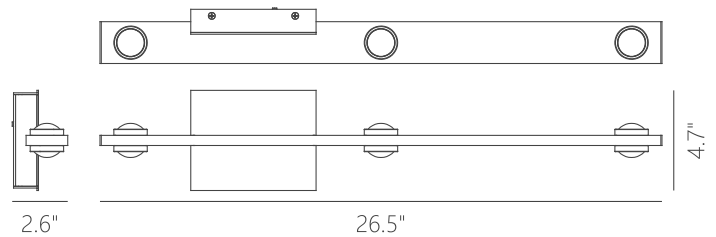

AURORA

Material:
Aluminum

Optical Lens:
Acrylic

Finishes:
AL - Brushed Aluminum
BC - Brushed Champagne
MH - Matte White
SBB - Satin Brushed Black

Color Temp.:
3000K

CRI (Ra):
≥90

LED Rated Life:
≈50,000 Hours

Dimming:
100% - 10%

Wattage:

Voltage:

Total Lumens:

Delivered Lumens:

PW131320

16W

100~130V

1260

913

Can be mounted in any direction

Dimmable with ELV or TRIAC Dimmer (Not Included)

PageOne Furnishing & Lighting Co., Ltd.

Add.: 35 Fulton Way, Unit 1, Richmond Hill, ON L4B 2N4, CANADA

Tel.: +1 (905) 707-0004 Toll Free: +1-844-623-7278 Fax: +1 (905) 707-8444

E-mail: sales@pageonlighting.com

Website: www.pageonlighting.com