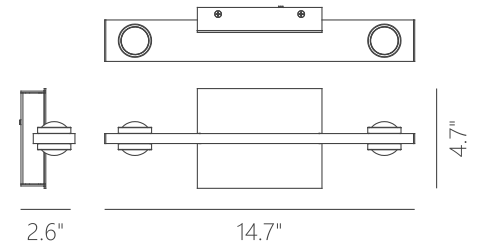

AURORA

Material:
Aluminum

Optical Lens:
Acrylic

Finishes:
AL - Brushed Aluminum
BC - Brushed Champagne
MH - Matte White
SBB - Satin Brushed Black

Color Temp.:
3000K

CRI (Ra):
≥90

LED Rated Life:
≈50,000 Hours

Dimming:
100% - 10%

PW131321
Wattage: 11W
Voltage: 100~130V
Total Lumens: 840
Delivered Lumens: 609

Can be mounted in any direction
Dimmable with ELV or TRIAC Dimmer (Not Included)

PageOne Furnishing & Lighting Co., Ltd.

Add.: 35 Fulton Way, Unit 1, Richmond Hill, ON L4B 2N4, CANADA
Tel.: +1 (905) 707-0004 Toll Free: +1-844-623-7278 Fax: +1 (905) 707-8444
E-mail: sales@pageonelightning.com Website: www.pageonelightning.com