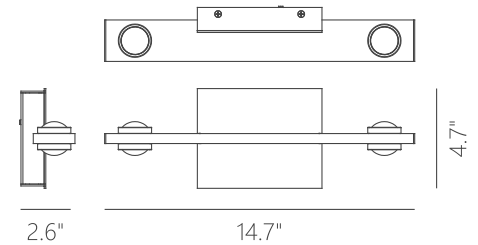

AURORA

Material:
Aluminum

Optical Lens:
Acrylic

Finishes:
AL - Brushed Aluminum
BC - Brushed Champagne
MH - Matte White
SBB - Satin Brushed Black

Color Temp.:
3000K

CRI (Ra):
≥90

LED Rated Life:
≈50,000 Hours

Dimming:
100% - 10%

PW131321

Wattage: 11W
Voltage: 100~130V
Total Lumens: 840
Delivered Lumens: 609

Can be mounted in any direction
Dimmable with ELV or TRIAC Dimmer (Not Included)