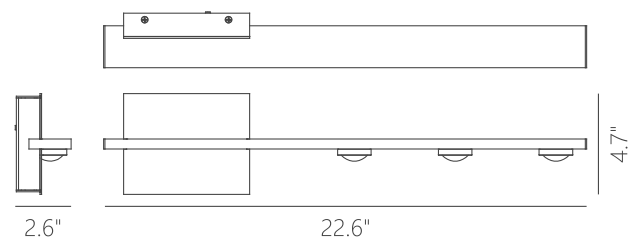

AURORA

Material:
Aluminum

Optical Lens:
Acrylic

Finishes:
AL - Brushed Aluminum
BC - Brushed Champagne
MH - Matte White
SBB - Satin Brushed Black

Color Temp.:
3000K

CRI (Ra):
≥90

LED Rated Life:
≈50,000 Hours

Dimming:
100% - 10%

Wattage:

PW131323

8W

Voltage:

100~130V

Total Lumens:

630

Delivered Lumens:

457

Can be mounted in any direction

Dimmable with ELV or TRIAC Dimmer (Not Included)

PageOne Furnishing & Lighting Co., Ltd.

Add.: 35 Fulton Way, Unit 1, Richmond Hill, ON L4B 2N4, CANADA

Tel.: +1 (905) 707-0004 Toll Free: +1-844-623-7278 Fax: +1 (905) 707-8444

E-mail: sales@pageonlighting.com

Website: www.pageonlighting.com

PageOneLighting

Pageone Furnishing & Lighting