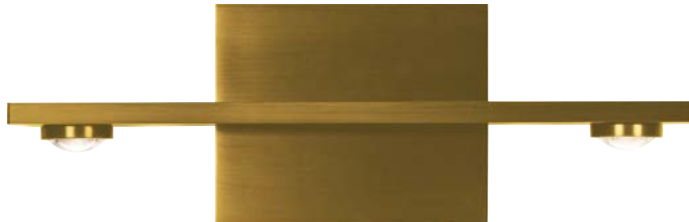

PROJECT			
DATE		TYPE	

PW131325-MH

PW131325-BC

PW131325-AL

PW131325-SBB

AURORA

Material:
Aluminum

Optical Lens:
Acrylic

Finishes:
AL - Brushed Aluminum
BC - Brushed Champagne
MH - Matte White
SBB - Satin Brushed Black

Color Temp.:
3000K

CRI (Ra):
≥90

LED Rated Life:
≈50,000 Hours

Dimming:
100% - 10%

PW131325

Wattage: 6W
Voltage: 100~130V
Total Lumens: 420
Delivered Lumens: 304

Can be mounted in any direction
Dimmable with ELV or TRIAC Dimmer (Not Included)