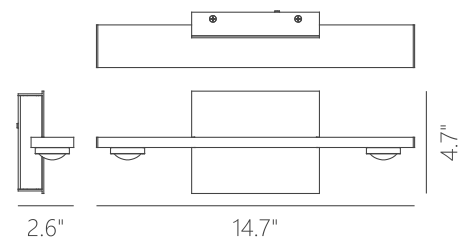

AURORA

Material:
Aluminum

Optical Lens:
Acrylic

Finishes:
AL - Brushed Aluminum
BC - Brushed Champagne
MH - Matte White
SBB - Satin Brushed Black

Color Temp.:
3000K

CRI (Ra):
≥90

LED Rated Life:
≈50,000 Hours

Dimming:
100% - 10%

PW131325

Wattage: 6W
Voltage: 100~130V
Total Lumens: 420
Delivered Lumens: 304

Can be mounted in any direction
Dimmable with ELV or TRIAC Dimmer (Not Included)