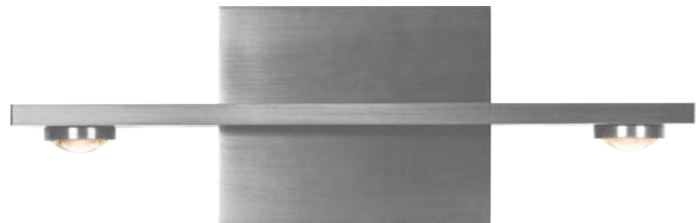

PROJECT			
DATE		TYPE	

PW131325-MH

PW131325-BC

PW131325-AL

PW131325-SBB

AURORA

Material:
Aluminum

Optical Lens:
Acrylic

Finishes:
AL - Brushed Aluminum
BC - Brushed Champagne
MH - Matte White
SBB - Satin Brushed Black

Color Temp.:
3000K

CRI (Ra):
≥90

LED Rated Life:
≈50,000 Hours

Dimming:
100% - 10%

PW131325

Wattage: 6W
Voltage: 100~130V
Total Lumens: 420
Delivered Lumens: 304

Can be mounted in any direction
Dimmable with ELV or TRIAC Dimmer (Not Included)