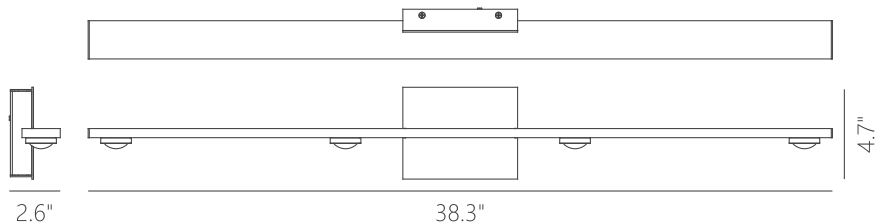

PROJECT			
DATE		TYPE	

AURORA

Material:
Aluminum

Optical Lens:
Acrylic

Finishes:
AL - Brushed Aluminum
BC - Brushed Champagne
MH - Matte White
SBB - Satin Brushed Black

Color Temp.:
3000K

CRI (Ra):
≥90

LED Rated Life:
≈50,000 Hours

Dimming:
100% - 10%

Wattage: 11W

Voltage: 100~130V

Total Lumens: 840

Delivered Lumens: 609

Can be mounted in any direction
Dimmable with ELV or TRIAC Dimmer (Not Included)