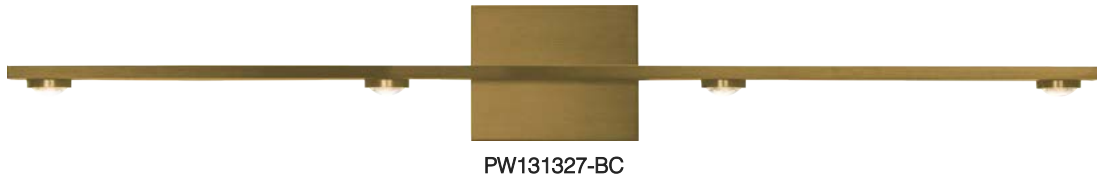

PROJECT			
DATE		TYPE	

AURORA

Material:
Aluminum

Optical Lens:
Acrylic

Finishes:
AL - Brushed Aluminum
BC - Brushed Champagne
MH - Matte White
SBB - Satin Brushed Black

Color Temp.:
3000K

CRI (Ra):
≥90

LED Rated Life:
≈50,000 Hours

Dimming:
100% - 10%

Wattage: 11W

Voltage: 100~130V

Total Lumens: 840

Delivered Lumens: 609

Can be mounted in any direction
Dimmable with ELV or TRIAC Dimmer (Not Included)