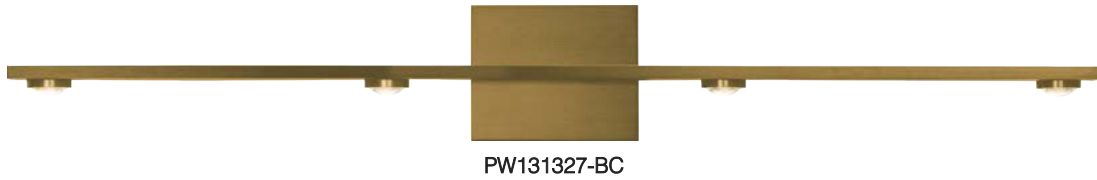

## AURORA

**Material:**  
Aluminum

**Optical Lens:**  
Acrylic

**Finishes:**  
AL - Brushed Aluminum  
BC - Brushed Champagne  
MH - Matte White  
SBB - Satin Brushed Black

**Color Temp.:**  
3000K

**CRI (Ra):**  
≥90

**LED Rated Life:**  
≈50,000 Hours

**Dimming:**  
100% - 10%

**Wattage:** 11W  
**Voltage:** 100~130V  
**Total Lumens:** 840  
**Delivered Lumens:** 609

**PW131327**

Can be mounted in any direction  
Dimmable with ELV or TRIAC Dimmer (Not Included)