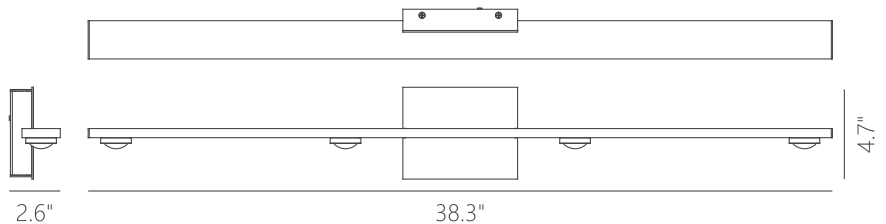

PROJECT			
DATE		TYPE	

AURORA

Material:
Aluminum

Optical Lens:
Acrylic

Finishes:
AL - Brushed Aluminum
BC - Brushed Champagne
MH - Matte White
SBB - Satin Brushed Black

Color Temp.:
3000K

CRI (Ra):
≥90

LED Rated Life:
≈50,000 Hours

Dimming:
100% - 10%

Wattage: 11W
Voltage: 100~130V
Total Lumens: 840
Delivered Lumens: 609

PW131327

Can be mounted in any direction
Dimmable with ELV or TRIAC Dimmer (Not Included)