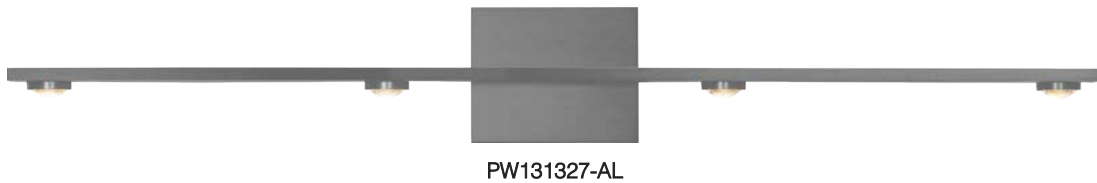

## AURORA

**Material:**  
Aluminum

**Optical Lens:**  
Acrylic

**Finishes:**  
AL - Brushed Aluminum  
BC - Brushed Champagne  
MH - Matte White  
SBB - Satin Brushed Black

**Color Temp.:**  
3000K

**CRI (Ra):**  
≥90

**LED Rated Life:**  
≈50,000 Hours

**Dimming:**  
100% - 10%

**Wattage:** 11W  
**Voltage:** 100~130V  
**Total Lumens:** 840  
**Delivered Lumens:** 609

**PW131327**

Can be mounted in any direction  
Dimmable with ELV or TRIAC Dimmer (Not Included)