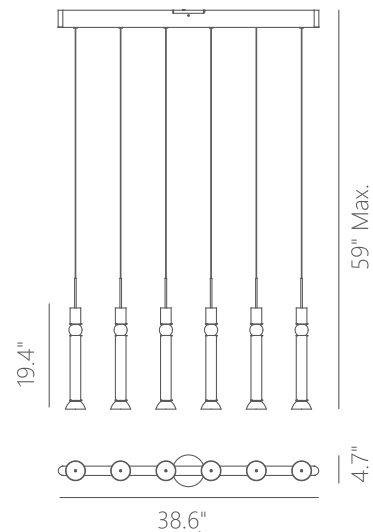

## BEAM

**Materials:**  
Steel, Aluminum, Glass

**Lamp Shade:**  
Glass, Polystyrene

**Finishes:**  
AL - Brushed Aluminum  
BG - Brushed Gold  
SDG - Satrn Dark Gray

**Color Temp.:**  
3000K

**CRI (Ra):**  
≥90

**LED Rated Life:**  
≈50,000 Hours

**Dimming:**  
100% - 10%

**PP020170**

**Wattage:** 52W (6-light)

**Voltage:** 100~130V

**Total Lumens:** 3690

**Delivered Lumens:** 1601

Dimmable with ELV or TRIAC Dimmer (Not Included)