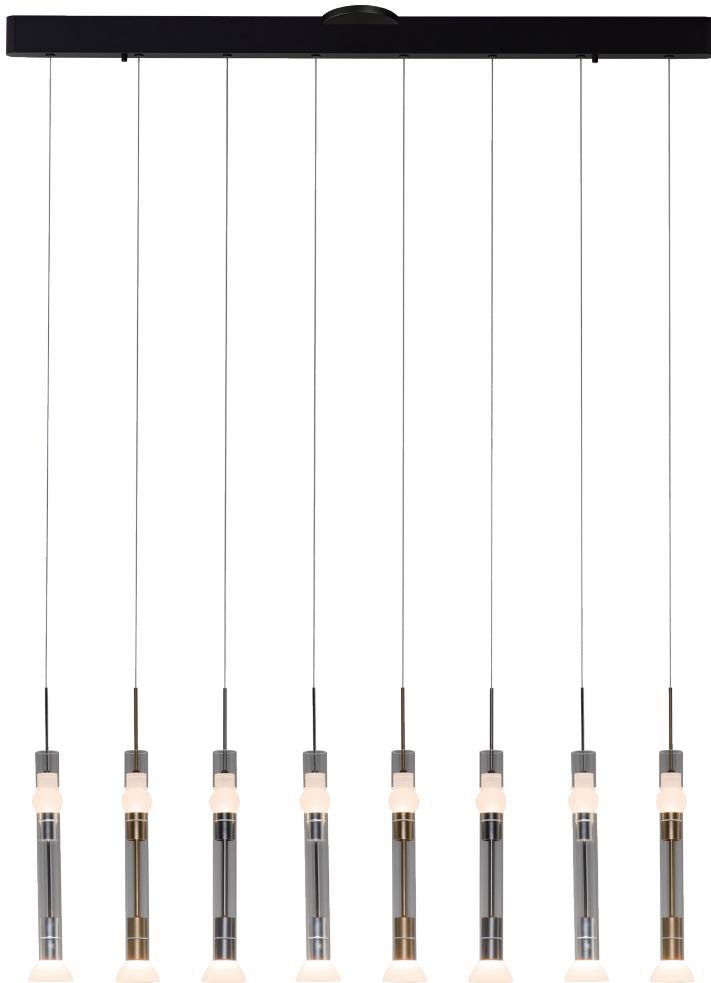

PROJECT			
DATE		TYPE	

PP020169-BG/AL/SDG

BEAM

Materials:
Steel, Aluminum, Glass

Lamp Shade:
Glass, Polystyrene

Finishes:
AL - Brushed Aluminum
BG - Brushed Gold
SDG - Satrn Dark Gray

Color Temp.:
3000K

CRI (Ra):
≥90

LED Rated Life:
≈50,000 Hours

Dimming:
100% - 10%

Wattage: PP020169
72W (8-light)

Voltage: 100~130V

Total Lumens: 5740

Delivered Lumens: 2491

Dimmable with ELV or TRIAC Dimmer (Not Included)