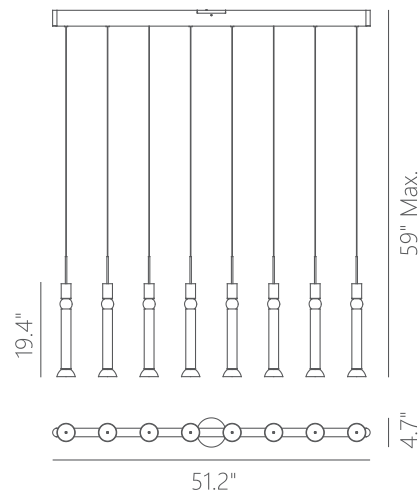

PROJECT			
DATE		TYPE	

PP020169-BG/AL/SDG

BEAM

Materials:
Steel, Aluminum, Glass

Lamp Shade:
Glass, Polystyrene

Finishes:
AL - Brushed Aluminum
BG - Brushed Gold
SDG - Satrn Dark Gray

Color Temp.:
3000K

CRI (Ra):
≥90

LED Rated Life:
≈50,000 Hours

Dimming:
100% - 10%

Wattage: PP020169
72W (8-light)

Voltage: 100~130V

Total Lumens: 5740

Delivered Lumens: 2491

Dimmable with ELV or TRIAC Dimmer (Not Included)