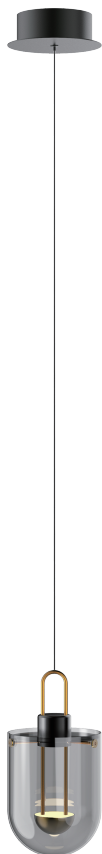

PROJECT			
DATE		TYPE	

PP121365-SDG/SM

PP121365-SDG/SBN

CENTURY

Materials:

Steel, Aluminum, Acrylic

Lamp Shade:

SBN - Smoke Brown
SM - Smoke Gray

Finish:

SDG - Satin Dark Gray

Finish Details:

Antique Brass

Color Temp.:

3000K

CRI (Ra):

≥90

LED Rated Life:

≈50,000 Hours

Dimming:

100% - 10%

PP121365

Wattage:

12W

Voltage: