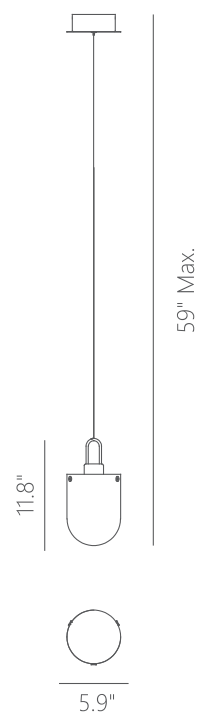

PROJECT			
DATE		TYPE	

PP121365-SDG/SM

PP121365-SDG/SBN

CENTURY

Materials:

Steel, Aluminum, Acrylic

Lamp Shade:

SBN - Smoke Brown
SM - Smoke Gray

Finish:

SDG - Satin Dark Gray

Finish Details:

Antique Brass

Color Temp.:

3000K

CRI (Ra):

≥90

LED Rated Life:

≈50,000 Hours

Dimming:

100% - 10%

PP121365

Wattage:

12W

Voltage: