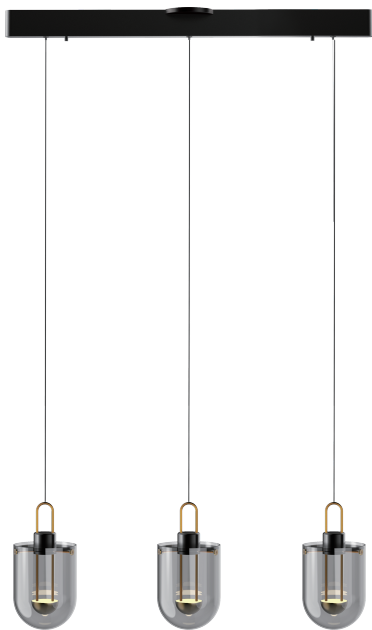

<b>PROJECT</b>			
<b>DATE</b>		<b>TYPE</b>	

PP121363-SDG/SM

PP121363-SDG/SBN

## CENTURY

**Materials:**

Steel, Aluminum, Acrylic

**Lamp Shade:**

SBN - Smoke Brown  
SM - Smoke Gray

**Finish:**

SDG - Satin Dark Gray

**Finish Details:**

Antique Brass

**Color Temp.:**

3000K

**CRI (Ra):**

≥90

**LED Rated Life:**

≈50,000 Hours

**Dimming:**