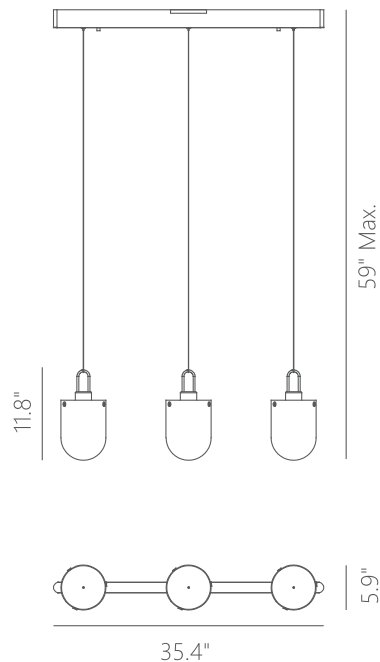

## CENTURY

**Materials:**

Steel, Aluminum, Acrylic

**Lamp Shade:**

SBN - Smoke Brown  
SM - Smoke Gray

**Finish:**

SDG - Satin Dark Gray

**Finish Details:**

100% - 10%

**PP121363**

**Wattage:**

30W

**Voltage:**

100~130V

**Total Lumens:**

2520