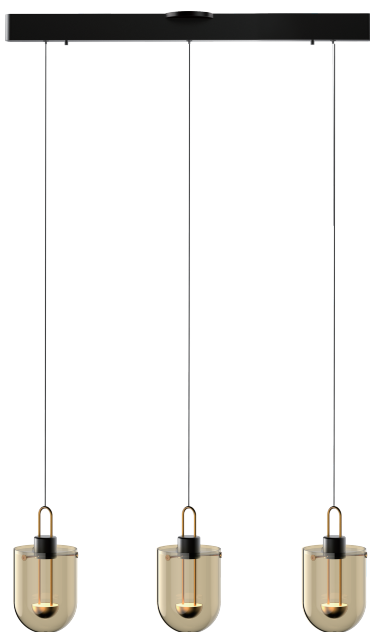

PP121363-SDG/SBN