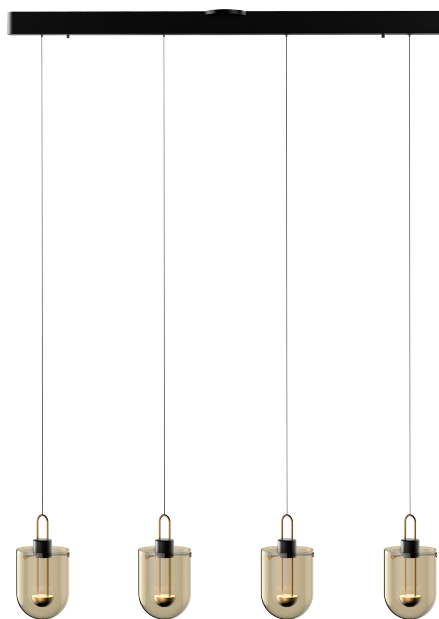

PP121364-SDG/SBN