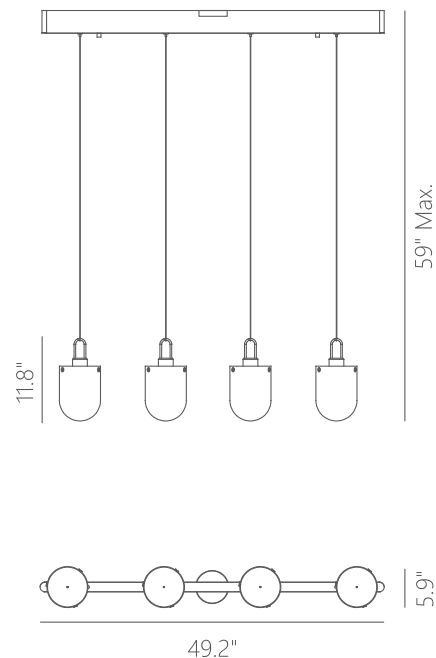

## CENTURY

**Materials:**

Steel, Aluminum, Acrylic

**Lamp Shade:**

SBN - Smoke Brown  
SM - Smoke Gray

**Finish:**

SDG - Satin Dark Gray

**Finish Details:**