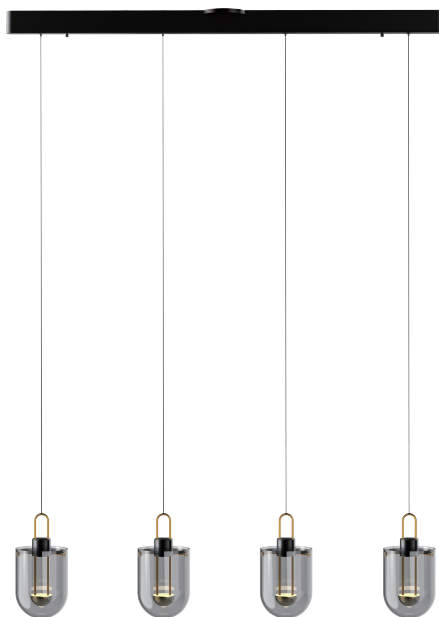

PROJECT			
DATE		TYPE	

PP121364-SDG/SM