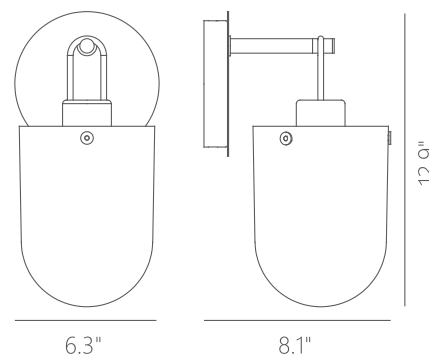

## CENTURY

**Materials:**

Steel, Aluminum,  
Acrylic

**Lamp Shade:**

SBN - Smoke Brown  
SM - Smoke Gray

**Finish:**

SDG - Satin Dark Gray

**Finish Details:**