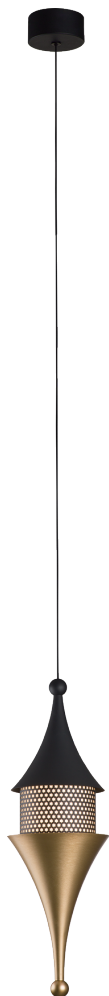

<b>PROJECT</b>			
<b>DATE</b>		<b>TYPE</b>	

PP121135-BMB/BC

## CHESS

**Material:**  
Aluminum

**Diffuser:**  
Acrylic

**Finishes:**  
BC -Brushed Champagne  
BMB - Brushed Matte Black

**Color Temp.:**  
3000K

**CRI (Ra):**  
≥90

**LED Rated Life:**  
≈50,000 Hours

**Dimming:**  
100% - 10%

**PP121135**

<b>Wattage:</b>	15W
<b>Voltage:</b>	100~130V
<b>Total Lumens:</b>	1200
<b>Delivered Lumens:</b>	256

Dimmable with ELV or TRIAC Dimmer (Not Included)

PageOne Furnishing & Lighting Co., Ltd.

Add.: 35 Fulton Way, Unit 1, Richmond Hill, ON L4B 2N4, CANADA