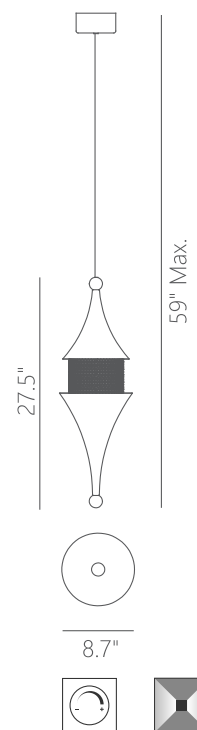

<b>PROJECT</b>			
<b>DATE</b>		<b>TYPE</b>	

PP121135-BMB/BC

## CHESS

**Material:**  
Aluminum

**Diffuser:**  
Acrylic

**Finishes:**  
BC -Brushed Champagne  
BMB - Brushed Matte Black

**Color Temp.:**  
3000K

**CRI (Ra):**  
≥90

**LED Rated Life:**  
≈50,000 Hours

**Dimming:**  
100% - 10%

**PP121135**

<b>Wattage:</b>	15W
<b>Voltage:</b>	100~130V
<b>Total Lumens:</b>	1200
<b>Delivered Lumens:</b>	256

Dimmable with ELV or TRIAC Dimmer (Not Included)

PageOne Furnishing & Lighting Co., Ltd.

Add.: 35 Fulton Way, Unit 1, Richmond Hill, ON L4B 2N4, CANADA