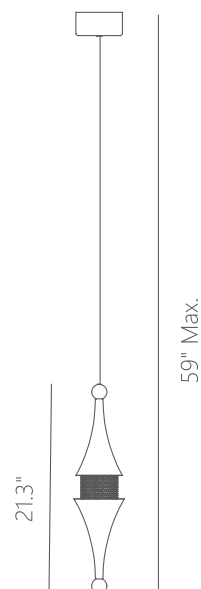

PROJECT			
DATE		TYPE	

PP121136-BMB/BC

CHESS

Material:
Aluminum

Diffuser:
Acrylic

Finishes:
BC -Brushed Champagne
BMB - Brushed Matte Black

Color Temp.:
3000K

CRI (Ra):
≥90

LED Rated Life:
≈50,000 Hours

Dimming:
100% - 10%

5.1"

PP121136

Wattage:	7.5W
Voltage:	100~130V
Total Lumens:	600
Delivered Lumens:	128

Dimmable with ELV or TRIAC Dimmer (Not Included)

PageOne Furnishing & Lighting Co., Ltd.