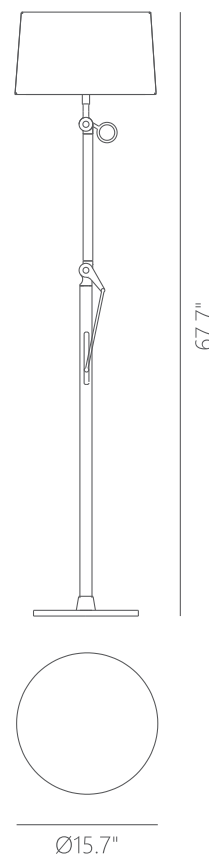

PROJECT			
DATE		TYPE	

Retractable for Up And Down

PF150014-CM/BK

COCO

Materials:
Steel, Aluminum,
Fabric

Lamp Shade:
BK - Black

Finish:
CM - Chrome

Color Temp.:
3000K

CRI (Ra):
≥90

LED Rated Life:
≈50,000 Hours

PF150014

Wattage:

12W MAX
E26 LED

Voltage:

100-130V

Bulbs not included