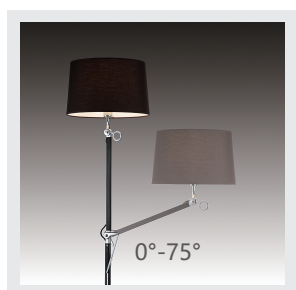

PROJECT			
DATE		TYPE	

Retractable for Up And Down

PF150014-CM/BK

COCO

Materials:
Steel, Aluminum,
Fabric

Lamp Shade:
BK - Black

Finish:
CM - Chrome

Color Temp.:
3000K

CRI (Ra):
≥90

LED Rated Life:
≈50,000 Hours

PF150014

Wattage:

12W MAX
E26 LED

Voltage:

100-130V

Bulbs not included