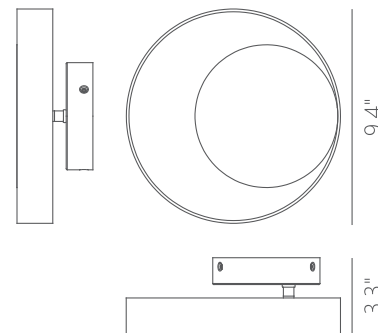

PROJECT			
DATE		TYPE	

PW030071-PW/MB

DAY & NIGHT

Material:
Steel

Color Temp.:
3000K

Finishes:
PW - Pure White
MB - Matte Black

CRI (Ra):
≥90

LED Rated Life:
≈50,000 Hours

Dimming:
100% - 10%

	PW030071
Wattage:	8W
Voltage:	100~130V
Total Lumens:	630
Delivered Lumens:	223

Dimmable with ELV or TRIAC Dimmer (Not Included)

PageOne Furnishing & Lighting Co., Ltd.

Add.: 35 Fulton Way, Unit 1, Richmond Hill, ON L4B 2N4, CANADA