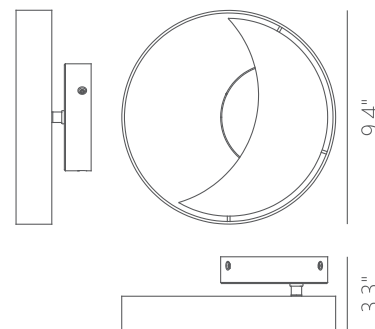

PROJECT			
DATE		TYPE	

PW030072-PW/MB

DAY & NIGHT

Material:
Steel

Color Temp.:
3000K

Finishes:
PW - Pure White
MB - Matte Black

CRI (Ra):
≥90

LED Rated Life:
≈50,000 Hours

Dimming:
100% - 10%

PW030072

Wattage: 8W
Voltage: 100~130V
Total Lumens: 630
Delivered Lumens: 223

Dimmable with ELV or TRIAC Dimmer (Not Included)

PageOne Furnishing & Lighting Co., Ltd.

Add.: 35 Fulton Way, Unit 1, Richmond Hill, ON L4B 2N4, CANADA