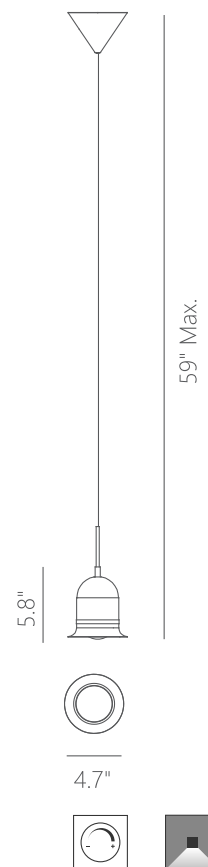

PROJECT			
DATE		TYPE	

PP020221-DT

ECHO

Material:
Steel, Aluminum

Optical Lens:
Glass

Finish:
DT - Deep Taupe

Color Temp.:
3000K

CRI (Ra):
≥90

LED Rated Life:
≈50,000 Hours

Dimming:
100% - 10%

PP020221
Wattage: 7.5W
Voltage: 100~130V
Total Lumens: 750
Delivered Lumens: 263

Dimmable with ELV or TRIAC Dimmer (Not Included)

PageOne Furnishing & Lighting Co., Ltd.